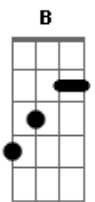

© ukulele-chords.com