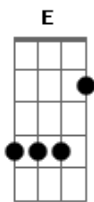

© ukulele-chords.com