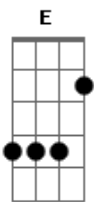

© ukulele-chords.com