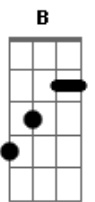

© ukulele-chords.com