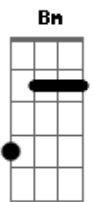

© ukulele-chords.com