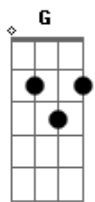

© ukulele-chords.com