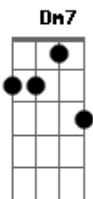

© ukulele-chords.com