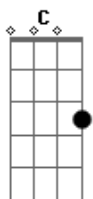

City And Colour - If I Should Go Before You

Tom: C
Intro: Am Dm7

Verso 1:

Am Dm7
If I should go before you
G Dm7 Dm7 Dm7
When that long night comes
Am Dm7
We'll meet in the ever after
G Am
Please don't follow me into the sun
Am Dm7 Dm7 Dm7
If you should cross the white light
G Dm7
And find yourself in the black
Am Dm7
I'll be right there behind you
G Am
You will have no need to look back

Ponte:

Dm7 G
And when the night cries itself awake
Dm7 G
Dying in the light of day
Dm7 G
Our endless love will remain
Am
Until we meet again

Verso 2:

Am Dm7
If I should go before you
G Dm7
Into the great unknown
Am Dm7
I'll leave my ghost right beside you
G Am
You won't have to wait alone

Ponte:

Dm7 G
And when the night cries itself awake
Dm7 G
Dying in the light of day
Dm7 G
Our endless love will remain

Until we meet

Outro:

Dm7 G
Cryin' ourselves awake
Dm7 G
Dyin' in the light of day
Dm7 G
Our endless love will remain
Am
Until we meet again

Acordes

© ukulele-chords.com