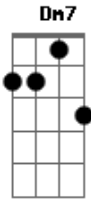

© ukulele-chords.com