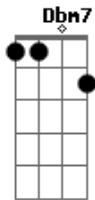

E B A Dbm7
A saudade lembra quando águas mansas

D A E
Eu regava meus matinho, meu girassol

Acordes

© ukulele-chords.com

© ukulele-chords.com

© ukulele-chords.com

ukulele-chords.com

© ukulele-chords.com