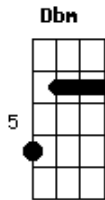

E B A Dbm7
A saudade lembra quando águas mansas

D A E
Eu regava meus matinho, meu girassol

Acordes

© ukulele-chords.com

© ukulele-chords.com

© ukulele-chords.com

ukulele-chords.com

© ukulele-chords.com