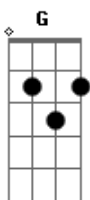

Cinderella - Push Push

Tom: **D**

Tuning: Standard **E A D G B E**

let ring throughout...

I'm gettin' ready...

I'm gettin' ready...

x x x x x x x x x x x

I'm gettin' ready... rake/slide let ring...

I'm gettin' hot, I've got to give a shot
She wants it all, And that's a lot

I'm gettin' ready, The love's lookin' steady
It's gettin' sticky, I thought she might miss me
She looked at me and said

I need a little Push, push
Gonna give a little Push, push
If ya take a little Push, push
Then you'll get a little Push, push

I need a little Push, push
Come and give a little Push, push
If ya take a little Push, push
Then you'll get a little Push, push

pick Woo, push, push
Mmm, keep pushin' me
Push, push
Push on
Push, push
Ooo, yea, yea
Push, push

| / slide up
| \ slide down
| h hammer-on
| p pull-off
| ~ vibrato
| harmonic
| x Mute note

Acordes

© ukulele-chords.com

© ukulele-chords.com

© ukulele-chords.com

© ukulele-chords.com

© ukulele-chords.com