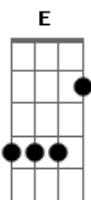

© ukulele-chords.com

© ukulele-chords.com