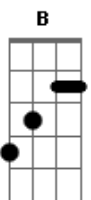

Cinderella - Push Push

Tom: **D**

Tuning: Standard **E A D G B E**

let ring throughout...

I'm gettin' ready...

I'm gettin' ready...

x x x x x x x x x x x

I'm gettin' ready... rake/slide let ring...

I'm gettin' hot, I've got to give a shot
She wants it all, And that's a lot

I'm gettin' ready, The love's lookin' steady
It's gettin' sticky, I thought she might miss me
She looked at me and said

I need a little Push, push
Gonna give a little Push, push
If ya take a little Push, push
Then you'll get a little Push, push

I need a little Push, push
Come and give a little Push, push
If ya take a little Push, push
Then you'll get a little Push, push

pick Woo, push, push
Mmm, keep pushin' me
Push, push
Push on
Push, push
Ooo, yea, yea
Push, push

| / slide up
| \ slide down
| h hammer-on
| p pull-off
| ~ vibrato
| harmonic
| x Mute note

Acordes

© ukulele-chords.com

© ukulele-chords.com

© ukulele-chords.com

© ukulele-chords.com

© ukulele-chords.com