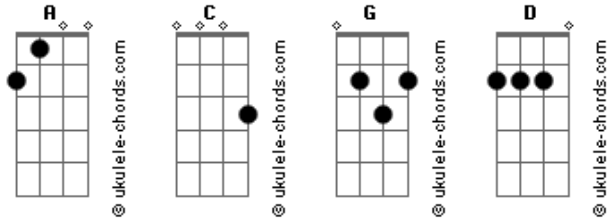

Cinderella - Heartbreak Station

Tom: C

Received: from ([]) by (8..6.4) with ESMTMP id FAA27256 for ; Mon, 6 Dec 1993 05:11:17 -0800
Received: from athmail1 ([.4]) by (8..6.4) with SMTP id FAA679 for ; Mon, 6 Dec 1993 05:11:13 -0800
Received: by athmail1 id AA18308; Mon, 6 Dec 93 13:07:30 GMT
Received: by titanic (.7) id AA01243; Mon, 6 Dec 93 13:07:28 GMT
Message-Id:
To:
Date: Mon, 06 Dec 93 13:07:28 GMT
From: Dirt Bird

This was the first song I ever worked out on the guitar, so

Acordes

it's a bit basic: I only have the intro chords. The archive already has the chords, so here's the intro.
Enjoy
Paul Hutchinson

Acoustic 12 string guitar: