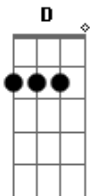

© ukulele-chords.com