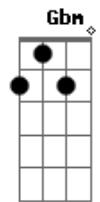

# Cigarettes After Sex - You

tom:

Intro: E Abm A B  
E Abm A B  
E Abm A B  
E Abm A B

E Abm  
Feels like walking death  
A B  
Nothing's wrong, I just can't go on  
E Abm A B  
You think everything falls in place easily

## Acordes

© ukulele-chords.com

© ukulele-chords.com

© ukulele-chords.com

© ukulele-chords.com

© ukulele-chords.com

© ukulele-chords.com

Oh when you tell me I was right