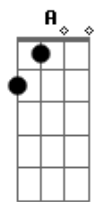

© ukulele-chords.com