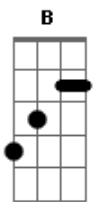

© ukulele-chords.com