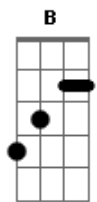

© ukulele-chords.com