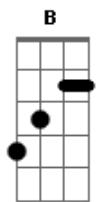

Cigarettes After Sex - You

tom:

Intro: E Abm A B
E Abm A B
E Abm A B
E Abm A B

E Abm
Feels like walking death
A B
Nothing's wrong, I just can't go on
E Abm A B
You think everything falls in place easily

[Refrão]

E Abm
It's you
Dbm B
Make it easy 'cause you love me
E Abm
It's you
Dbm B
Make it easy 'cause you love me
E Abm A B
Isn't any words to convey everything I feel
E Abm A B
I think you were the one 'brought me here holding on

E Abm
It's you
Dbm B
Make it easy 'cause you love me
E Abm
You
Dbm B
Make it easy 'cause you love me

Gbm A E B
Every whisper says good night
Gbm A E B

Acordes

© ukulele-chords.com

© ukulele-chords.com

© ukulele-chords.com

(Gbm A E B)

Gbm A E B
Oh when you tell me I was right Oh now
B E
I'm ready to go & I'm ready to show you how I feel
Abm A
I'm here & I was listening
B
Something's wrong
E Abm A
I know you want me back but you were missing
B
You weren't mine