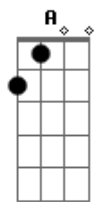

Cigarettes After Sex - You

tom:

Intro: E Abm A B
E Abm A B
E Abm A B
E Abm A B

E Abm
Feels like walking death
A B
Nothing's wrong, I just can't go on
E Abm A B
You think everything falls in place easily

[Refrão]

E Abm
It's you
Dbm B
Make it easy 'cause you love me
E Abm
You
Dbm B
Make it easy 'cause you love me

Gbm A E B
Every whisper says good night
Gbm A E B

Acordes

© ukulele-chords.com

© ukulele-chords.com

© ukulele-chords.com