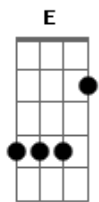

Cigarettes After Sex - You

tom:

Intro: E Abm A B
E Abm A B
E Abm A B
E Abm A B

E Abm
Feels like walking death
A B
Nothing's wrong, I just can't go on
E Abm A B
You think everything falls in place easily

[Refrão]

E Abm
It's you
Dbm B
Make it easy 'cause you love me
E Abm
It's you
Dbm B
Make it easy 'cause you love me
E Abm A B
Isn't any words to convey everything I feel
E Abm A B
I think you were the one 'brought me here holding on

E Abm
It's you
Dbm B
Make it easy 'cause you love me
E Abm
You
Dbm B
Make it easy 'cause you love me

Gbm A E B
Every whisper says good night
Gbm A E B

Acordes

© ukulele-chords.com