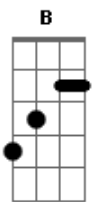

Cigarettes After Sex - You

tom:

Intro: E Abm A B
E Abm A B
E Abm A B
E Abm A B

E Abm
Feels like walking death
A B
Nothing's wrong, I just can't go on
E Abm A B
You think everything falls in place easily

[Refrão]

E Abm
It's you
Dbm B
Make it easy 'cause you love me
E Abm
It's you
Dbm B
Make it easy 'cause you love me
E Abm A B
Isn't any words to convey everything I feel
E Abm A B
I think you were the one 'brought me here holding on

E Abm
It's you
Dbm B
Make it easy 'cause you love me
E Abm
You
Dbm B
Make it easy 'cause you love me

Gbm A E B
Every whisper says good night
Gbm A E B

Acordes

© ukulele-chords.com

© ukulele-chords.com

© ukulele-chords.com