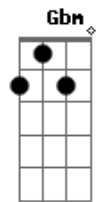

© ukulele-chords.com

Oh when you tell me I was right

I'm ready to find you

(E Abm A B)
(E Abm A B)

E Abm
It's you
Dbm B
Make it easy 'cause you love me
E Abm
You
Dbm B
Make it easy 'cause you love me

(Gbm A E B)

Gbm A E B
Oh when you tell me I was right Oh now
B E
I'm ready to go & I'm ready to show you how I feel
Abm A
I'm here & I was listening
B
Something's wrong
E Abm A
I know you want me back but you were missing
B
You weren't mine

E Abm
It's you
Dbm B
Make it easy 'cause you love me
E Abm
You
Dbm B
Make it easy 'cause you love me
E Abm Dbm B
You

[Final] E