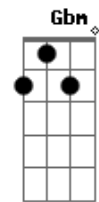

© ukulele-chords.com

Oh when you tell me I was right

I'm ready to find you

(E Abm A B)
(E Abm A B)

E Abm
It's you
Dbm B
Make it easy 'cause you love me
E Abm
You
Dbm B
Make it easy 'cause you love me

(Gbm A E B)

Gbm A E B
Oh when you tell me I was right Oh now
B E
I'm ready to go & I'm ready to show you how I feel
Abm A
I'm here & I was listening
B
Something's wrong
E Abm A
I know you want me back but you were missing
B
You weren't mine

E Abm
It's you
Dbm B
Make it easy 'cause you love me
E Abm
You
Dbm B
Make it easy 'cause you love me
E Abm Dbm B
You

[Final] E