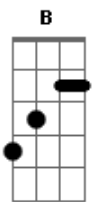

Cigarettes After Sex - You

tom:

Intro: E Abm A B
E Abm A B
E Abm A B
E Abm A B

E Abm
Feels like walking death
A B
Nothing's wrong, I just can't go on
E Abm A B
You think everything falls in place easily

[Refrão]

E Abm
It's you
Dbm B
Make it easy 'cause you love me
E Abm
It's you
Dbm B
Make it easy 'cause you love me
E Abm A B
Isn't any words to convey everything I feel
E Abm A B
I think you were the one 'brought me here holding on

E Abm
It's you
Dbm B
Make it easy 'cause you love me
E Abm
You
Dbm B
Make it easy 'cause you love me

Gbm A E B
Every whisper says good night
Gbm A E B

Acordes

© ukulele-chords.com

© ukulele-chords.com

© ukulele-chords.com

(Gbm A E B)

Gbm A E B
Oh when you tell me I was right Oh now
B E
I'm ready to go & I'm ready to show you how I feel
Abm A
I'm here & I was listening
B
Something's wrong
E Abm A
I know you want me back but you were missing
B
You weren't mine