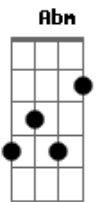

© ukulele-chords.com