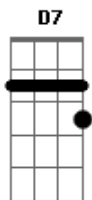

© ukulele-chords.com