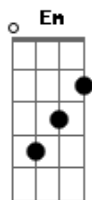

© ukulele-chords.com