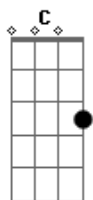

© ukulele-chords.com