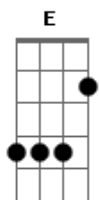

Cigarettes After Sex - Kiss It Off Me

tom:
E (forma dos acordes no tom de D)
Capostrate na 2ª casa

[Primeira Parte]

G
Saw you on the side of the road
A
I could see you walkin' slow
D Bm
Drinkin' a Slurpee
G
In a peach baseball cap
A
Fallin' in my lap
D Bm
You were so thirsty

[Pré-Refrão]

G A
Could you love me instead
D Bm
Of all the boyfriends you got?
G A
Know I make you forget
D Bm G
About all of those rich fuckboys

[Refrão]

G A
Kiss it off me
D
If you're gonna break my heart
Bm
This is a good start
G A D Bm
Kiss it off me

[Segunda Parte]

G
You always bite your lip
A
When you're feelin' it
D Bm

Acordes

© ukulele-chords.com

© ukulele-chords.com

© ukulele-chords.com

© ukulele-chords.com

© ukulele-chords.com