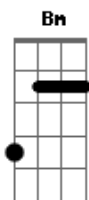

Cigarettes After Sex - Kiss It Off Me

tom:
E (forma dos acordes no tom de D)
Capostrate na 2ª casa

[Primeira Parte]

G
Saw you on the side of the road
A
I could see you walkin' slow
D Bm
Drinkin' a Slurpee
G
In a peach baseball cap
A
Fallin' in my lap
D Bm
You were so thirsty

[Segunda Parte]

G
You always bite your lip
A
When you're feelin' it
D Bm

Acordes

© ukulele-chords.com

© ukulele-chords.com

© ukulele-chords.com

© ukulele-chords.com

© ukulele-chords.com