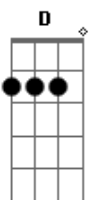

© ukulele-chords.com