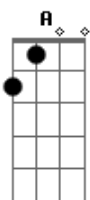

Cigarettes After Sex - Kiss It Off Me

tom:
E (forma dos acordes no tom de D)
Capostrate na 2ª casa

[Primeira Parte]

G
Saw you on the side of the road
A
I could see you walkin' slow
D Bm
Drinkin' a Slurpee
G
In a peach baseball cap
A
Fallin' in my lap
D Bm
You were so thirsty

[Segunda Parte]

G
You always bite your lip
A
When you're feelin' it
D Bm

Acordes

© ukulele-chords.com

© ukulele-chords.com

© ukulele-chords.com

© ukulele-chords.com

© ukulele-chords.com