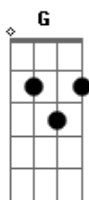

Cigarettes After Sex - Kiss It Off Me

tom:
E (forma dos acordes no tom de D)
Capostrate na 2ª casa

[Primeira Parte]

G
Saw you on the side of the road
A
I could see you walkin' slow
D Bm
Drinkin' a Slurpee
G
In a peach baseball cap
A
Fallin' in my lap
D Bm
You were so thirsty

[Segunda Parte]

G
You always bite your lip
A
When you're feelin' it
D Bm

Acordes

© ukulele-chords.com

© ukulele-chords.com

© ukulele-chords.com

© ukulele-chords.com

© ukulele-chords.com