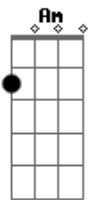

© ukulele-chords.com