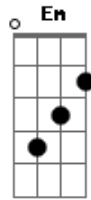

© ukulele-chords.com