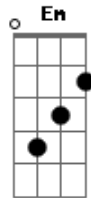

© ukulele-chords.com