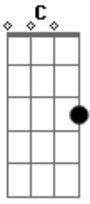

Cidadão Quem - Um Dia (solo)

Tom: C

Acordes para acompanhar o solo (Am G D F)4x

Acordes

© ukulele-chords.com

© ukulele-chords.com

© ukulele-chords.com

© ukulele-chords.com