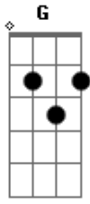

Cidadão Quem - Um Dia (solo)

Tom: C

Acordes para acompanhar o solo (Am G D F)4x

Acordes

© ukulele-chords.com

© ukulele-chords.com

© ukulele-chords.com

© ukulele-chords.com