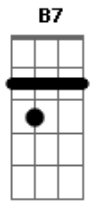

Cicero - Albatroz

Tom: D

Intro: 2x: Gbm7 Bm7 Gbm7 B7 Gbm7 Bm7 Gbm7 Bm7

Gbm7 Bm7 Gbm7 B7 Gbm7 Bm7 Gbm7 Bm7

Entre condomínios e domicílios empoleirados

Gbm7 Bm7 Gbm7 B7 Gbm7 Bm7 Gbm7 Bm7

Entre utensílios Inutensílios empoeirados

(Gbm7 Gbm7 B7 Bm7 Bm)

(Gbm7 Bm7 Gbm7 B7 Gbm7 Bm7 Gbm7 Bm7)

Gbm7 Bm7 Gbm7 B7 Gbm7 Bm7 Gbm7 Bm7

Entre o desatino, 0 desaviso, o desamparado

Gbm7 Bm7 Gbm7 B7 Gbm7 Bm7 Gbm7 Bm7

0 homem antigo, 0 homem aflito e o homem amargo

(Gbm7 Gbm7 B7 Bm7 Bm)

Gbm7 Gbm7 B7 Bm7 Bm

0 di_____a alaranjo

Acordes

© ukulele-chords.com

© ukulele-chords.com

© ukulele-chords.com

© ukulele-chords.com