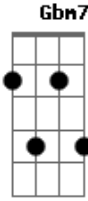

Cicero - Albatroz

Tom: D

Intro: 2x: Gbm7 Bm7 Gbm7 B7 Gbm7 Bm7 Gbm7 Bm7

Gbm7 Bm7 Gbm7 B7 Gbm7 Bm7 Gbm7 Bm7

Entre condomínios e domicílios empoleirados

Gbm7 Bm7 Gbm7 B7 Gbm7 Bm7 Gbm7 Bm7

Entre utensílios Inutensílios empoeirados

(Gbm7 Gbm7 B7 Bm7 Bm)

(Gbm7 Bm7 Gbm7 B7 Gbm7 Bm7 Gbm7 Bm7)

Gbm7 Bm7 Gbm7 B7 Gbm7 Bm7 Gbm7 Bm7

Entre o desatino, 0 desaviso, o desamparado

Gbm7 Bm7 Gbm7 B7 Gbm7 Bm7 Gbm7 Bm7

0 homem antigo, 0 homem aflito e o homem amargo

(Gbm7 Gbm7 B7 Bm7 Bm)

Gbm7 Gbm7 B7 Bm7 Bm

0 di_____a alaranjo

Acordes

© ukulele-chords.com

© ukulele-chords.com

© ukulele-chords.com

© ukulele-chords.com