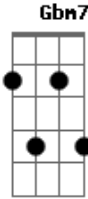

Cicero - Albatroz

Tom: D

Intro: 2x: Gbm7 Bm7 Gbm7 B7 Gbm7 Bm7 Gbm7 Bm7

Gbm7 Bm7 Gbm7 B7 Gbm7 Bm7 Gbm7 Bm7

Entre condomínios e domicílios empoleirados

Gbm7 Bm7 Gbm7 B7 Gbm7 Bm7 Gbm7 Bm7

Entre utensílios Inutensílios empoeirados

(Gbm7 Gbm7 B7 Bm7 Bm)

(Gbm7 Bm7 Gbm7 B7 Gbm7 Bm7 Gbm7 Bm7)

Gbm7 Bm7 Gbm7 B7 Gbm7 Bm7 Gbm7 Bm7

Entre o desatino, 0 desaviso, o desamparado

Gbm7 Bm7 Gbm7 B7 Gbm7 Bm7 Gbm7 Bm7

0 homem antigo, 0 homem aflito e o homem amargo

(Gbm7 Gbm7 B7 Bm7 Bm)

Gbm7 Gbm7 B7 Bm7 Bm

0 di_____a alaranjo

Acordes

© ukulele-chords.com

© ukulele-chords.com

© ukulele-chords.com

© ukulele-chords.com