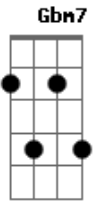

Cicero - Albatroz

Tom: D

Intro: 2x: Gbm7 Bm7 Gbm7 B7 Gbm7 Bm7 Gbm7 Bm7

Gbm7 Bm7 Gbm7 B7 Gbm7 Bm7 Gbm7 Bm7

Entre condomínios e domicílios empoleirados

Gbm7 Bm7 Gbm7 B7 Gbm7 Bm7 Gbm7 Bm7

Entre utensílios Inutensílios empoeirados

(Gbm7 Gbm7 B7 Bm7 Bm)

(Gbm7 Bm7 Gbm7 B7 Gbm7 Bm7 Gbm7 Bm7)

Gbm7 Bm7 Gbm7 B7 Gbm7 Bm7 Gbm7 Bm7

Entre o desatino, 0 desaviso, o desamparado

Gbm7 Bm7 Gbm7 B7 Gbm7 Bm7 Gbm7 Bm7

0 homem antigo, 0 homem aflito e o homem amargo

(Gbm7 Gbm7 B7 Bm7 Bm)

Gbm7 Gbm7 B7 Bm7 Bm

0 di_____a alaranjo

Acordes

© ukulele-chords.com

© ukulele-chords.com

© ukulele-chords.com

© ukulele-chords.com