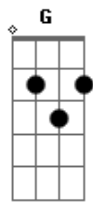

Refrão

Bm **G** **A**
 Nothing now can ever come between us
D **G** **A**
 As we hide and watch the city burn
Bm **G** **A**
 There is much that I still want to tell you
Bm **G** **A**
 But now is not the time to speak of love

Bm **G**
 (aah aah) Beckoning to me
A
 (aah aah) More than memory
D **G**
 (aah aah) Words are useless here
A
 (aah aah) Until you are near

Termina (**Bm G A**)

Acordes

© ukulele-chords.com

© ukulele-chords.com