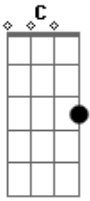

Chuck Berry - Promised Land

Tom: **C**
 Intro: rode him in - to Ral-eigh and on a - Cross Car - o
 - Line
 (repeat each verse)

Verse

Guitar 1

C
 x x x x x x x x x x x x x x x
 x x
 Left my home_ in Nor- folk vir-gin-ia Cal- i
 -for - nia

F **G**
 x x x x x\ x x x x x x x x x x x x | / slide up
 x x on my mind I Stra-dled that grey | \ slide down
 hound and | h hammer-on
 | p pull-off
 | ~ vibrato
 | harmonic
 | x Mute note

Guitarra 2

Acordes