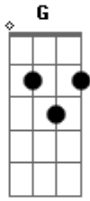

© ukulele-chords.com