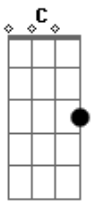

Chuck Berry - Promised Land

Tom: C
Intro: rode him in - to Ral-eigh and on a - Cross Car - o - Line
(repeat each verse)

Verse

Guitar 1

C
x x x x x x x x x x x x x x x

x x Left my home_ in Nor- folk vir-gin-ia Cal- i
-for - nia

x x x x x\ F G x x x x x x x

x x on my mind I Stra-dled that grey
hound and

x x x x x x x x x x x x x x x

x x

Guitarra 2

/ slide up
\ slide down
h hammer-on
p pull-off
~ vibrato
harmonic
x Mute note

Acordes