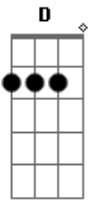

Chuck Berry - No Particular Place To Go

Tom: G

Verse 1 (Intro D)

Riding along in my automobile

My baby beside me at the wheel

I stole a kiss at the turn of a mile

my curiosity running wild

crusin' and playin' the radio

Crusin' and playing the radio

with no particular place to go

Guitar solo (12 Bars)

Acordes

© ukulele-chords.com

© ukulele-chords.com

© ukulele-chords.com