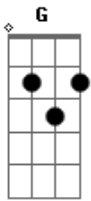

Chuck Berry - No Particular Place To Go

Tom: G

Verse 1 (Intro D)

Riding along in my automobile

My baby beside me at the wheel

I stole a kiss at the turn of a mile

my curiosity running wild

crusin' and playin' the radio

with no particular place to go

Verse 2

Riding along in my automobile

I's anxious to tell her the way I feel

So I told her softly and sincere

and she leaned and whispered in my ear

cuddlin' more and drivin' slow

with no particular place to go

Guitar Solo G, C, G, D, C, G (12 Bars)

Verse 3

No particular place to go

So we parked way out on ko-ko-mo

The night was young and the moon was gold

So we both decided to take a stroll

Can you image the way I felt

I couldn't unfasten her safety belt

Verse 4

Riding along in my calaboose

Still trying to get her belt a-loose

all the way home I held a grudge

for the safety belt that wouldn't budge

Crusin' and playing the radio

with no particular place to go

Guitar solo (12 Bars)

Acordes

© ukulele-chords.com