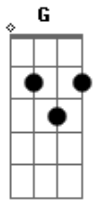

Chuck Berry - No Particular Place To Go

Tom: G

Verse 1 (Intro D)

Riding along in my automobile

My baby beside me at the wheel

I stole a kiss at the turn of a mile

my curiosity running wild

crusin' and playin' the radio

with no particular place to go

Verse 2

Riding along in my automobile

I's anxious to tell her the way I feel

So I told her softly and sincere

and she leaned and whispered in my ear

cuddlin' more and drivin' slow

with no particular place to go

Guitar Solo G, C, G, D, C, G (12 Bars)

Verse 3

No particular place to go

So we parked way out on ko-ko-mo

The night was young and the moon was gold

So we both decided to take a stroll

Can you image the way I felt

I couldn't unfasten her safety belt

Verse 4

Riding along in my calaboose

Still trying to get her belt a-loose

all the way home I held a grudge

for the safety belt that wouldn't budge

Crusin' and playing the radio

with no particular place to go

Guitar solo (12 Bars)

Acordes

© ukulele-chords.com