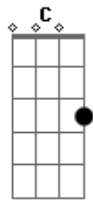

Chuck Berry - No Particular Place To Go

Tom: G

Verse 1 (Intro D)

Riding along in my automobile

My baby beside me at the wheel

I stole a kiss at the turn of a mile

my curiosity running wild

crusin' and playin' the radio

Crusin' and playing the radio

with no particular place to go

Guitar solo (12 Bars)

Acordes

© ukulele-chords.com

© ukulele-chords.com

© ukulele-chords.com