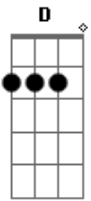

Chuck Berry - No Particular Place To Go

Tom: G

Verse 1 (Intro D)

Riding along in my automobile

My baby beside me at the wheel

I stole a kiss at the turn of a mile

my curiosity running wild

crusin' and playin' the radio

Crusin' and playing the radio

with no particular place to go

Guitar solo (12 Bars)

Acordes

© ukulele-chords.com

© ukulele-chords.com

© ukulele-chords.com