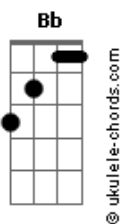

# Chuck Berry - Johnny B. Goode

Tom: **Bb**  
Intro:

Primeira Parte:

**Bb**  
Deep down in Louisiana close to New Orleans  
Way back up in the woods among the evergreens  
**Eb**  
There stood a log cabin made of earth and wood  
**Bb**  
Where lived a country boy named Johnny B. Goode  
**F**  
Who never ever learned to read or write so well  
**Bb**  
But he could play a guitar just like a-ringin' a bell

Refrão:

**Bb**  
Go, go, go Johnny go  
**Eb**  
Go, go Johnny go  
**Bb**  
Go, go Johnny go  
**F**  
Go, go Johnny go  
**Bb**  
Go Johnny B. Goode

Segunda Parte:

**Bb**  
He used to carry his guitar in a gunny sack  
Go sit beneath the tree by the railroad track  
**Eb**  
Oh! The engineers would see him sittin' in the shade  
**Bb**  
Strummin' with the rhythm that the drivers made  
**F**  
People passing by they would stop and say  
**Bb**  
Oh, my but that little country boy can play

## Acordes

**Bb**  
Go, go, go Johnny go  
**Eb**  
Go, go Johnny go  
**Bb**  
Go, go Johnny go  
**F**  
Go, go Johnny go  
**Bb**  
Go Johnny B. Goode  
Solo:

(Variação 1)

(Variação 2)

Terceira Parte:

**Bb**  
His mama told him some day you will be a man  
And you will be the leader of a big old band  
**Eb**  
Many people comin' from miles around  
**Bb**  
To hear you play your music 'till the sun go down  
**F**  
Maybe someday your name will be in lights  
**Bb**  
Sayin' Johnny B. Goode tonight