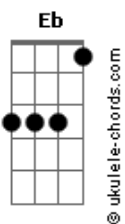

# Chuck Berry - Johnny B. Goode

Tom: **Bb**  
Intro:

Primeira Parte:

**Bb**  
Deep down in Louisiana close to New Orleans  
Way back up in the woods among the evergreens  
**Eb**  
There stood a log cabin made of earth and wood  
**Bb**  
Where lived a country boy named Johnny B. Goode  
**F**  
Who never ever learned to read or write so well  
**Bb**  
But he could play a guitar just like a-ringin' a bell

Refrão:

**Bb**  
Go, go, go Johnny go  
**Eb**  
Go, go Johnny go  
**Bb**  
Go, go Johnny go  
**F**  
Go, go Johnny go  
**Bb**  
Go Johnny B. Goode

Segunda Parte:

**Bb**  
He used to carry his guitar in a gunny sack  
Go sit beneath the tree by the railroad track  
**Eb**  
Oh! The engineers would see him sittin' in the shade  
**Bb**  
Strummin' with the rhythm that the drivers made  
**F**  
People passing by they would stop and say  
**Bb**  
Oh, my but that little country boy can play

## Acordes

**Bb**  
Go, go, go Johnny go  
**Eb**  
Go, go Johnny go  
**Bb**  
Go, go Johnny go  
**F**  
Go, go Johnny go  
**Bb**  
Go Johnny B. Goode  
Solo:

(Variação 1)

(Variação 2)

Terceira Parte:

**Bb**  
His mama told him some day you will be a man  
And you will be the leader of a big old band  
**Eb**  
Many people comin' from miles around  
**Bb**  
To hear you play your music 'till the sun go down  
**F**  
Maybe someday your name will be in lights  
**Bb**  
Sayin' Johnny B. Goode tonight