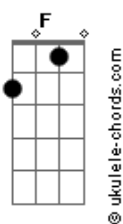

Chuck Berry - Johnny B. Goode

Tom: **Bb**
Intro:

Primeira Parte:

Bb
Deep down in Louisiana close to New Orleans
Way back up in the woods among the evergreens
Eb
There stood a log cabin made of earth and wood
Bb
Where lived a country boy named Johnny B. Goode
F
Who never ever learned to read or write so well
Bb
But he could play a guitar just like a-ringin' a bell

Refrão:

Bb
Go, go, go Johnny go
Eb
Go, go Johnny go
Bb
Go, go Johnny go
F
Go, go Johnny go
Bb
Go Johnny B. Goode

Segunda Parte:

Bb
He used to carry his guitar in a gunny sack
Go sit beneath the tree by the railroad track
Eb
Oh! The engineers would see him sittin' in the shade
Bb
Strummin' with the rhythm that the drivers made
F
People passing by they would stop and say
Bb
Oh, my but that little country boy can play

Segundo Refrão:

Acordes

Bb
Go, go, go Johnny go
Eb
Go, go Johnny go
Bb
Go, go Johnny go
F
Go, go Johnny go
Bb
Go Johnny B. Goode
Solo:

(Variação 1)

(Variação 2)

Terceira Parte:

Bb
His mama told him some day you will be a man
And you will be the leader of a big old band
Eb
Many people comin' from miles around
Bb
To hear you play your music 'till the sun go down
F
Maybe someday your name will be in lights
Bb
Sayin' Johnny B. Goode tonight

Refrão Final:

Bb
Go, go, go Johnny go
Eb
Go, go Johnny go
Bb
Go, go Johnny go
Go, go Johnny go
Go, go Johnny go
Bb
Go Johnny B. Goode