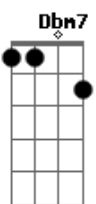

© ukulele-chords.com