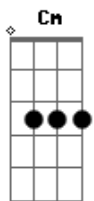

Christmas Carols - Last Christmas

tom:
 F (forma dos acordes no tom de Eb)
 Capotraste na 2ª casa
 Intro: Eb Cm Fm Bb

[Refrão]

Eb
 Last Christmas

I gave you my heart
 But the very next day you gave it away
Fm
 This year

It doesn't surprise me

[Pré-Refrão]

Eb
 (Merry Christmas) I wrapped it up and sent it
Cm
 With a note saying "I love you"

I meant it
Fm
 Now I know what a fool I've been

But if you kissed me now

I know you'd fool me again

[Refrão]

Eb
 Last Christmas

I gave you my heart
 But the very next day you gave it away

Acordes

© ukulele-chords.com

© ukulele-chords.com

© ukulele-chords.com

© ukulele-chords.com