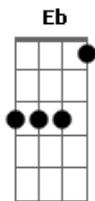

Christmas Carols - Last Christmas

tom:
 F (forma dos acordes no tom de Eb)
 Capotraste na 2ª casa
 Intro: Eb Cm Fm Bb

[Refrão]

Eb
 Last Christmas

I gave you my heart
 But the very next day you gave it away
Fm
 This year

To save me from tears
Bb
 I'll give it to someone special

[Solo] **Eb Cm Fm Bb**

[Primeira Parte]

Eb
 Once bitten and twice shy
Bm
 I keep my distance

But you still catch my eye

Tell me baby

Do you recognize me?
Bb
 Well, It's been a year

[Refrão]

Eb
 Last Christmas

I gave you my heart
 But the very next day you gave it away

Acordes

© ukulele-chords.com

© ukulele-chords.com

© ukulele-chords.com

© ukulele-chords.com

I'm hiding from you
 And your soul of ice

My god I thought you were

Someone to rely on
Bb
 Me? I guess I was a shoulder to cry on

[Pré-Refrão]

Eb
 A face on a lover with a fire in his heart
Cm **Fm**
 A man under cover but you tore him apart
Bb
 Now I've found a real love you'll