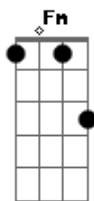

Christmas Carols - Last Christmas

tom:
 F (forma dos acordes no tom de Eb)
 Capotraste na 2ª casa
 Intro: Eb Cm Fm Bb

[Refrão]

Eb
 Last Christmas

I gave you my heart
 But the very next day you gave it away
Fm
 This year

[Refrão]

Eb
 Last Christmas

I gave you my heart
 But the very next day you gave it away

Acordes

© ukulele-chords.com

© ukulele-chords.com

© ukulele-chords.com

© ukulele-chords.com