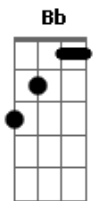

Christmas Carols - Last Christmas

tom:
 F (forma dos acordes no tom de Eb)
 Capotraste na 2ª casa
 Intro: Eb Cm Fm Bb

[Refrão]

Eb
 Last Christmas

I gave you my heart
 But the very next day you gave it away
Fm
 This year

To save me from tears
Bb
 I'll give it to someone special

[Solo] **Eb Cm Fm Bb**

[Primeira Parte]

Eb
 Once bitten and twice shy
Bm
 I keep my distance

But you still catch my eye

Tell me baby

Do you recognize me?
Bb
 Well, It's been a year

It doesn't surprise me

[Pré-Refrão]

Eb
 (Merry Christmas) I wrapped it up and sent it
Cm
 With a note saying "I love you"

I meant it
Fm
 Now I know what a fool I've been

But if you kissed me now

I know you'd fool me again

[Refrão]

Eb
 Last Christmas

I gave you my heart
 But the very next day you gave it away

Acordes

© ukulele-chords.com

© ukulele-chords.com

© ukulele-chords.com

© ukulele-chords.com