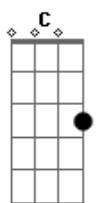

© ukulele-chords.com