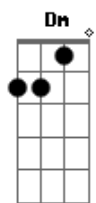

F
In all we got time
C Dm Bb
F C
Yeah, so darling just say you'll stay right by my side
F
In all we got love
C Dm Bb
F C
Yeah, so darling just swear you'll stand right by my side

Dm Bb F C
Be my forever, be my forever, be my forever
Dm Bb F C
Be my forever, be my forever, be my forever

Dm
Will you love me forever?
Bb
I'll love you forever
F C
Be my forever
Dm Bb F C
Be my forever, be my forever, be my forever

Acordes

© ukulele-chords.com

© ukulele-chords.com

© ukulele-chords.com

© ukulele-chords.com