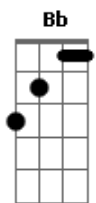

F
In all we got time
C Dm Bb
F C
Yeah, so darling just say you'll stay right by my side
F
In all we got love
C Dm Bb
F C
Yeah, so darling just swear you'll stand right by my side

Dm Bb F C
Be my forever, be my forever, be my forever
Dm Bb F C
Be my forever, be my forever, be my forever

Dm
Will you love me forever?
Bb
I'll love you forever
F C
Be my forever
Dm Bb F C
Be my forever, be my forever, be my forever

Acordes

© ukulele-chords.com

© ukulele-chords.com

© ukulele-chords.com

© ukulele-chords.com