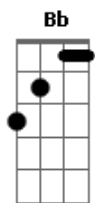

© ukulele-chords.com