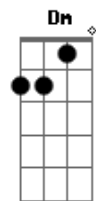

F
In all we got time
C Dm Bb
F C
Yeah, so darling just say you'll stay right by my side
F
In all we got love
C Dm Bb
F C
Yeah, so darling just swear you'll stand right by my side

Dm Bb F C
Be my forever, be my forever, be my forever
Dm Bb F C
Be my forever, be my forever, be my forever

Dm
Will you love me forever?
Bb
I'll love you forever
F C
Be my forever
Dm Bb F C
Be my forever, be my forever, be my forever

Acordes

© ukulele-chords.com

© ukulele-chords.com

© ukulele-chords.com

© ukulele-chords.com