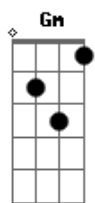

F
In all we got time
C Dm Bb
F C
Yeah, so darling just say you'll stay right by my side
F
In all we got love
C Dm Bb
F C
Yeah, so darling just swear you'll stand right by my side

Dm Bb F C
Be my forever, be my forever, be my forever
Dm Bb F C
Be my forever, be my forever, be my forever

Dm
Will you love me forever?
Bb
I'll love you forever
F C
Be my forever
Dm Bb F C
Be my forever, be my forever, be my forever

Acordes

© ukulele-chords.com

© ukulele-chords.com

© ukulele-chords.com

© ukulele-chords.com