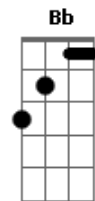

F
In all we got time
C Dm Bb
F C
Yeah, so darling just say you'll stay right by my side
F
In all we got love
C Dm Bb
F C
Yeah, so darling just swear you'll stand right by my side

Dm Bb F C
Be my forever, be my forever, be my forever
Dm Bb F C
Be my forever, be my forever, be my forever

Dm
Will you love me forever?
Bb
I'll love you forever
F C
Be my forever
Dm Bb F C
Be my forever, be my forever, be my forever

Acordes

© ukulele-chords.com

© ukulele-chords.com

© ukulele-chords.com

© ukulele-chords.com