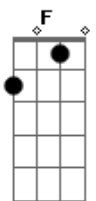

In all we got love
C Dm Bb
F C
Yeah, so darling just swear you'll stand right by my side

Dm Bb
Be my forever, be my forever
F C
Be my foreeeever
Dm Bb
Be my forever, be my forever
F C
Be my foreeeeeeever

Dm Bb
You're my bright blue sky
F C
You're the sun in my eyes
Dm Bb
Baby you're my life
F C
You're the reason why

We're on top of the world
We're on top of the world
Now darling, sit down, let go
(One, two, three, four!)

F
In all we got time
C Dm Bb
F C
Yeah, so darling just say you'll stay right by my side
F
In all we got love
C Dm Bb
F C
Yeah, so darling just swear you'll stand right by my side

Dm Bb F C
Be my forever, be my forever, be my forever
Dm Bb F C
Be my forever, be my forever, be my forever

Dm
Will you love me forever?
Bb
I'll love you forever
F C
Be my forever
Dm Bb F C
Be my forever, be my forever, be my forever

Acordes

© ukulele-chords.com