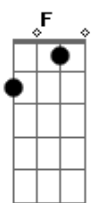

In all we got love
C Dm Bb
F C
Yeah, so darling just swear you'll stand right by my side

Dm Bb
Be my forever, be my forever
F C
Be my foreeeever
Dm Bb
Be my forever, be my forever
F C
Be my foreeeeeeever

Dm Bb
You're my bright blue sky
F C
You're the sun in my eyes
Dm Bb
Baby you're my life
F C
You're the reason why

We're on top of the world
We're on top of the world
Now darling, sit down, let go
(One, two, three, four!)

F
In all we got time
C Dm Bb
F C
Yeah, so darling just say you'll stay right by my side
F
In all we got love
C Dm Bb
F C
Yeah, so darling just swear you'll stand right by my side

Dm Bb F C
Be my forever, be my forever, be my forever
Dm Bb F C
Be my forever, be my forever, be my forever

Dm
Will you love me forever?
Bb
I'll love you forever
F C
Be my forever
Dm Bb F C
Be my forever, be my forever, be my forever

Acordes

© ukulele-chords.com