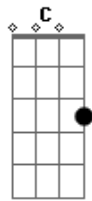

© ukulele-chords.com