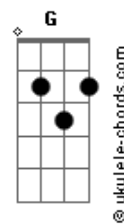

Christina Perri - Arms

tom:
E (forma dos acordes no tom de C)
Capotraste na 4ª casa
Intro: C Em

[Primeira Parte]
C Em
I never thought that you would be the one to hold my heart
C
Em
But you came around and you knocked me off the ground from the start

[Pré-Refrão]
F G F
You put your arms around me
G C G F G
and I believe that it's easier for you to let me go
F G C Em
You put your arms around me and I'm home

[Segunda Parte]
C Em
How many times will let you me change my mind and turn around?
C Em
And I can't decide if I'll let you save my life or if I'll drown

[Refrão]
Am G C F
I hope that you see right through my walls
Am G C F
I hope that you catch me 'cause I'm already falling
Am G C F
I'll never let our love get so close
F G
You put your arms around me and I'm home

[Interlúdio] C Em C Em

[Terceira Parte]
C
Em
The world is coming down on me and I can't find a reason to be loved
C

Em

Acordes

I never wanna leave you but I can't make you bleed if I'm alone

[Pré-Refrão]
F G F
You put your arms around me
G C G F
and I believe that it's easier for you to let me go

[Refrão]
Am G C F
I hope that you see right through my walls
Am G C F
I hope that you catch me 'cause I'm already falling
Am G C F
I'll never let our love get so close
F G Am G Em F
You put your arms around me and I'm home...

[Ponte]
Am G Em F
I tried my best to never let you in to see the truth
Am G
And I never opened up
Em
I never truly loved till

[Pré-Refrão]
F G F
You put your arms around me
G C G F
and I believe that it's easier for you to let me go

[Interlúdio] C Em C Em

[Refrão]
Am G C F
I hope that you see right through my walls
Am G C F
I hope that you catch me 'cause I'm already falling
Am G C F
I'll never let our love get so close
Am G F
You put your arms around me and I'm home
F G C
You put your arms around me and I'm home.