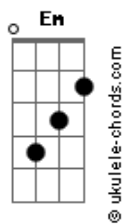

Christina Perri - Arms

tom:
 E (forma dos acordes no tom de C)
 Capotraste na 4ª casa
 Intro: C Em

[Primeira Parte]
 C Em
 I never thought that you would be the one to hold my heart
 C
 Em
 But you came around and you knocked me off the ground from the start

[Pré-Refrão]
 F G F
 You put your arms around me
 G C G F G
 and I believe that it's easier for you to let me go
 F G C Em
 You put your arms around me and I'm home

[Segunda Parte]
 C Em
 How many times will let you me change my mind and turn around?
 C Em
 And I can't decide if I'll let you save my life or if I'll drown

[Refrão]
 Am G C F
 I hope that you see right through my walls
 Am G C F
 I hope that you catch me 'cause I'm already falling
 Am G C F
 I'll never let our love get so close
 F G
 You put your arms around me and I'm home

[Interlúdio] C Em C Em

[Terceira Parte]
 C
 Em
 The world is coming down on me and I can't find a reason to be loved
 C

Em

Acordes

I never wanna leave you but I can't make you bleed if I'm alone

[Pré-Refrão]
 F G F
 You put your arms around me
 G C G F
 and I believe that it's easier for you to let me go