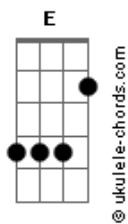

Christina Perri - Arms

tom:
 E (forma dos acordes no tom de C)
 Capotraste na 4ª casa
 Intro: C Em

[Primeira Parte]
 C Em
 I never thought that you would be the one to hold my heart
 C
 Em
 But you came around and you knocked me off the ground from the start

[Pré-Refrão]
 F G F
 You put your arms around me
 G C G F G
 and I believe that it's easier for you to let me go
 F G C Em
 You put your arms around me and I'm home

[Segunda Parte]
 C Em
 How many times will let you me change my mind and turn around?
 C Em
 And I can't decide if I'll let you save my life or if I'll drown

[Refrão]
 Am G C F
 I hope that you see right through my walls
 Am G C F
 I hope that you catch me 'cause I'm already falling
 Am G C F
 I'll never let our love get so close
 F G
 You put your arms around me and I'm home

[Interlúdio] C Em C Em

[Terceira Parte]
 C
 Em
 The world is coming down on me and I can't find a reason to be loved
 C

Em

Acordes

I never wanna leave you but I can't make you bleed if I'm alone

[Pré-Refrão]
 F G F
 You put your arms around me
 G C G F
 and I believe that it's easier for you to let me go