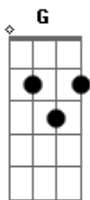

© ukulele-chords.com

© ukulele-chords.com