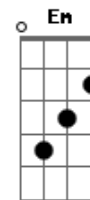

© ukulele-chords.com