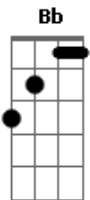

© ukulele-chords.com