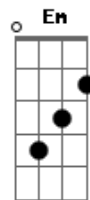

© ukulele-chords.com