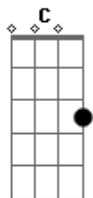

Christina Grimmie - With Love

Tom: D

(com acordes na forma de Capotraste na 2ª casa (C Em Bm D)

C Em
You called me out and taught me tough
Bm D
with love with love.
C Em
you fought my flaws my teeth my claws
Bm D
with love with love.

C Em
your tongue won't tie you'll always find
Bm D
the truth yeah you do
C Em
but still you smile despite the lines
Bm D
I drew for you

F G Am
Cause every time i'm slipping away from myself
C F G F G
You're the one that moves me like nobody else.

C G Am G
Cause when i'm down and i'm done
C G Am G
and i'm coming unplugged
C G Am G
when i'm ready to fall
C G Am G
you're the one always holding me up
F
with love

(F Am Em D) (2x)

C G Am G
Cause when i'm down and i'm done
C G Am G
and i'm coming unplugged
C G Am G
when i'm ready to fall
C G Am G
you're the one always holding me up

C G Am G
Cause when i'm down and i'm done
C G Am G
and i'm coming unplugged
C G Am G
when i'm ready to fall
C G Am G
you're the one always holding me up

(C C G Am G C)

With love

Acordes

© ukulele-chords.com