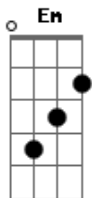

© ukulele-chords.com