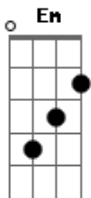

© ukulele-chords.com