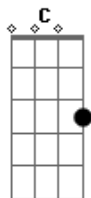

Christina Grimmie - With Love

Tom: D

(com acordes na forma de Capotraste na 2ª casa (C Em Bm D)

C Em
You called me out and taught me tough
Bm D
with love with love.
C Em
you fought my flaws my teeth my claws
Bm D
with love with love.

C Em
your tongue won't tie you'll always find
Bm D
the truth yeah you do
C Em
but still you smile despite the lines
Bm D
I drew for you

F G Am
Cause every time i'm slipping away from myself
C F G F G
You're the one that moves me like nobody else.

C G Am G
Cause when i'm down and i'm done
C G Am G
and i'm coming unplugged
C G Am G
when i'm ready to fall
C G Am G
you're the one always holding me up
F
with love

(F Am Em D) (2x)

C G Am G
Cause when i'm down and i'm done
C G Am G
and i'm coming unplugged
C G Am G
when i'm ready to fall
C G Am G
you're the one always holding me up

C G Am G
Cause when i'm down and i'm done
C G Am G
and i'm coming unplugged
C G Am G
when i'm ready to fall
C G Am G
you're the one always holding me up

(C C G Am G C)

With love

Acordes

© ukulele-chords.com