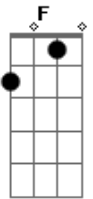

I'm gonna give you steady love
A **G**
And love you til the storm subsides

G **Bm**
And when the water fills your lungs
A **Bm**
And your soul begins to die
G **Bm**
I'm gonna give you steady love
A **G**
I'm gonna bring you back to life

Bm **G**
I'll be your lifeline
G **D**
I'll be the first to jump in
D
There ain't no current
A **Bm**
Strong enough to hold me back
Bm **G**
I'll pull you up from
G
From the wreckage
A **A**
Know that I'm never giving up, never giving up
Bm D G A
Oh no
Bm D G A
Oh, oh yeah

G **Bm**
When the ocean meets the sky
A **Bm**
It settles on the crimson tide
G **Bm**
I'm gonna give you steady love
A **G**
And love you 'til the storm subsides

G **Bm**
And when the water fills your lungs
A **Bm**
And your soul begins to die
G **Bm**
I'm gonna give you steady love
A **G**
I'm gonna bring you back to life

Acordes

© ukulele-chords.com