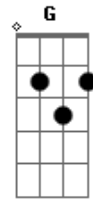

© ukulele-chords.com