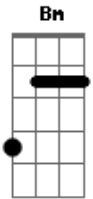

© ukulele-chords.com