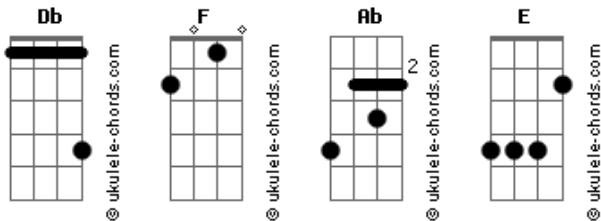

Christina Grimmie - Cliche

Tom: Db

F Db Ab
I believed in all your candy hearts, baby
F Db Ab
You said our castle in the sky would never fall apart
F
Baby I thought that you could never do wrong
Db Ab
You talk like you're straight out of a love song
F Db Ab
I don't buy a word that you say

Refrão:

E E F
'Cause your love is cliche
E E F
'Cause your love is cliche

(E E F E E F)
You said your life would suck without me
You used to say my name so proudly
Said I was the only girl in the whole world
And every other girl they got nothing on me

So stereo
So stereo
Hey!
Such stereotypical lines
So typical
So typical
Hey!
So predictable I know it's a lie

F Db Ab
I believed in all your candy hearts, baby
F Db Ab
You said our castle in the sky would never fall apart
F
Baby I thought that you could never do wrong
Db Ab
You talk like you're straight out of a love song
F Db Ab
I don't buy a word that you say

E E F

Acordes

'Cause your love is cliche
E E F
'Cause your love is cliche

(E E F E E F)
You said as long as I love you I'd never be alone
You used to whisper sweet nothing through a payphone
Said if I listen close I can hear that bass go
I can hear that heartbeat boom like a stereo

So stereo
So stereo
Hey!
Such stereotypical lines
So typical
So typical
Hey!
So predictable I know it's a lie

F Db Ab
I believed in all your candy hearts, baby
F Db Ab
You said our castle in the sky would never fall apart
F
Baby I thought that you could never do wrong
Db Ab
You talk like you're straight out of a love song
F Db Ab
I don't buy a word that you say

E E F
'Cause your love is cliche
E E F
'Cause your love is cliche

F Db Ab
I believed in all your candy hearts, baby
F Db Ab
You said our castle in the sky would never fall apart
F
Baby I thought that you could never do wrong
Db Ab
You talk like you're straight out of a love song
F Db Ab
I don't buy a word that you say

'Cause your love is cliche