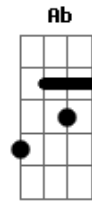

© ukulele-chords.com