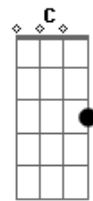

© ukulele-chords.com