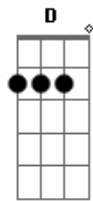

© ukulele-chords.com