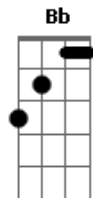

© ukulele-chords.com