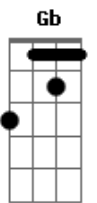

© ukulele-chords.com