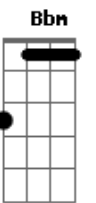

© ukulele-chords.com