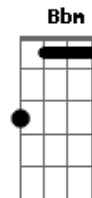

© ukulele-chords.com