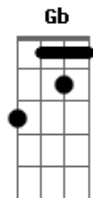

© ukulele-chords.com