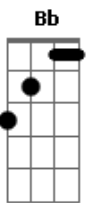

© ukulele-chords.com