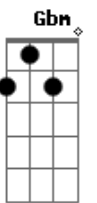

© ukulele-chords.com