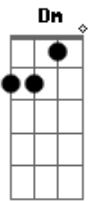

Bb F C
It's a hard road honey, and there ain't nobody I'd rather be next to
Bb F C
It's a rough ride baby, but we're gonna make it together, me and you

Dm Bb F C Bb
When you're tired, I'll grab the wheel, and you take over when I'm done
Bb C F C Bb
Love is taking turns riding shotgun
(F C Bb C)

F Bb
When did you know? Tell me again

Acordes

© ukulele-chords.com

© ukulele-chords.com

© ukulele-chords.com

© ukulele-chords.com

F C
My heart was yours when you walked in
Dm Bb
You made a vow to hold it deep
F C F
And you kept your promise to me all these years