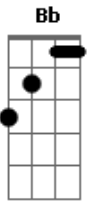

Christina Aguilera - Shotgun

tom:

Intro: F

F Bb
When did you know you're heart is mine?
F C
You told the tale so many times
Dm Bb
There's nothing better we've got to do
F C F
With all these miles to get to where we are going to

Bb F C
It's a hard road honey, and there ain't nobody I'd rather be next to
Bb F C
It's a rough ride baby, but we're gonna make it together, me and you

Dm Bb F C Bb
When you're tired, I'll grab the wheel, and you take over when I'm done
Bb C F C Bb
Love is taking turns riding shotgun
(F C Bb C)

F Bb
When did you know? Tell me again

Acordes

© ukulele-chords.com

© ukulele-chords.com

© ukulele-chords.com

© ukulele-chords.com

F C
My heart was yours when you walked in
Dm Bb
You made a vow to hold it deep
F C F
And you kept your promise to me all these years