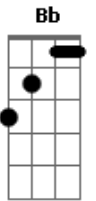

Christina Aguilera - Shotgun

tom:

Intro: F

F Bb
When did you know you're heart is mine?
F C
You told the tale so many times
Dm Bb
There's nothing better we've got to do
F C F
With all these miles to get to where we are going to

Bb F C
It's a hard road honey, and there ain't nobody I'd rather be next to
Bb F C
It's a rough ride baby, but we're gonna make it together, me and you

Dm Bb F C Bb
When you're tired, I'll grab the wheel, and you take over when I'm done
Bb C F C Bb
Love is taking turns riding shotgun
(F C Bb C)

F Bb
When did you know? Tell me again

Acordes

© ukulele-chords.com

© ukulele-chords.com

© ukulele-chords.com

© ukulele-chords.com

F C
My heart was yours when you walked in
Dm Bb
You made a vow to hold it deep
F C F
And you kept your promise to me all these years