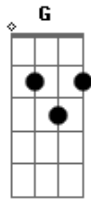

© ukulele-chords.com