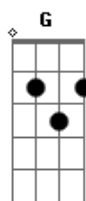

© ukulele-chords.com