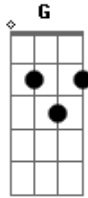

© ukulele-chords.com