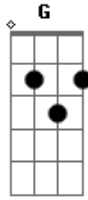

© ukulele-chords.com