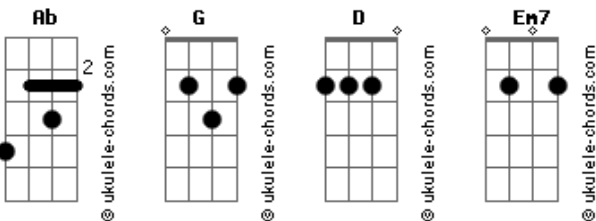

Chris Tomlin - Awesome Is The Lord Most High

Tom: **Ab**

(com acordes na forma de **G**)
Capostrate na 1ª casa
Capo 1

G D Em7 C2

G **D**
Great are you Lord. Mighty in strength.
C2
You are faithful. You will ever be.
G **D**
We will praise You, all of our days.
C2 **Em7** **D**
It's for Your glory, we offer everything.

G
Raise your hands, all Your nations.
D
Shout to God, all creation.
Em7 **C2**
How awesome is the Lord most high.

G **D**
When you send us, God we will go.
C2 **G**
You're the answer, we want the world to know.
G **D**
We will trust You. When You call our names.
C2 **Em7** **D**
When you lead us, we'll follow all the way.

G
Raise your hands, all Your nations.
D
Shout to God, all creation.
Em7 **C2**
How awesome is the Lord most high.
G
We will praise You together.
D
For now and forever.
Em7 **C2**
How awesome is the Lord most high.

G
Hallelujah
D
Hallelujah
Em7 **C2**
How awesome is the Lord most high.

(The chords/octaves below aren't written as many times as he plays them, these are just to let you know what to play.)
Also please note the number above the staff/chart/tab table below, above the chord or octave, for I wont rewrite the chord later, I'll use that number.

Acordes

	1	2	3	4	5
6	(this octave is not in the intro..but in the Chorus)				
e	|-----|				
B	|-----|				
G	13-13-13-13---8-8-8-8---10-10-10-10---6-6-6-6				
5					
D	--x--x--x--x---x-x-x-x---x-x-x-11---x-x-x				
x					
A	11-11-11-11---6-6-6-6---8--8--8--8---4-4-4-4				
3					
E	|-----|				
1				2	
Great are you Lord. Mighty in strength.					
5		1			
You are faithful. You will ever be.					
1			2		
We will praise You, all of our days.					
5	It's for Your glory, we offer ...				
...everything.					
(I hope this is right It's hard to hear the guitar)					

	1				
Raise your hands, all Your nations.					
	2				
Shout to God, all creation.					
	6		5		
How awesome is the Lord most high.					

Just play the intro

e	|-----|				
B	|-----|				
G	13-13-13-13-13-13-13-13-15-15-15-15-17-17-17-17				
D	--x--x--x--x--x--x--x--x--x--x--x--x--x--x--x--x--x				
A	11-11-11-11-11-11-11-11-13-13-13-13-15-15-15-15				
E	|-----|				

e	|-----|				
B	|-----|				
G	12-12-12-12-12-12-12-12-15-15-15-15-17-17-17-17				
D	--x--x--x--x--x--x--x--x--x--x--x--x--x--x--x--x				
A	10-10-10-10-10-10-10-10-13-13-13-13-15-15-15-15				
E	|-----|				

e	|-----|				
B	|-----|				
G	13-13-13-13-13-13-13-13-12-12-12-12-13-13-13-13				
D	--x--x--x--x--x--x--x--x--x--x--x--x--x--x--x--x				
A	11-11-11-11-11-11-11-11-10-10-10-10-11-11-11-11				
E	|-----|				

e	|-----|				
B	|-----|				
G	--5-6-6-6-6-6-6-6-6-6-6-6-6-6-6-6-6-6-6-6-6-6-6-6				
D	--x--x--x--x--x--x--x--x--x--x--x--x--x--x--x--x--x				
A	--3-4-4-4-4-4-4-4-4-4-4-4-4-4-4-4-4-4-4-4-4-4-4-4				
E	|-----|