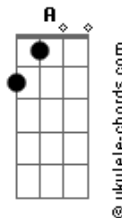

Chris Stapleton - White Horse

tom:
C
This love is getting kinda dangerous
F C G Am
Feels like it's a loaded gun
F C G Am
My-my, it's turning like a cloud of dust
F C G
My heart always wants to run

Am
Oh-oh-oh-oh
G Am F
If you want a cowboy on a white horse
C
Ridin' off into the sunset
G Am F
If that's the kinda love you wanna wait for
C G
Hold on tight, girl, I ain't there yet
A
No, I ain't there yet
No, I ain't there yet

Am A
White horse

F C G Am
Someday, maybe you could have your way
F C G
Right now's just not the time
F C G Am
Some things a man's just got to do

Acordes

F C G
I wish you could change my mind
Am
Oh-oh-oh-oh
G Am F
If you want a cowboy on a white horse
C
Ridin' off into the sunset
G Am F
If that's the kinda love you wanna wait for
C G
Hold on tight, girl, I ain't there yet
A
No, I ain't there yet
No, I ain't there yet
Am A
White horse
Am G Am F
If you want a cowboy on a white horse
C
Ridin' off into the sunset
G Am F
If that's the kinda love you wanna wait for
C G
Hold on tight, girl, I ain't there yet
A
No, I ain't there yet
No, I ain't there yet
Am A
White horse