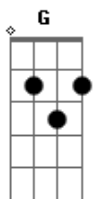

tom:
G
Let me tell you a story
C About an old friend of mine
G Somebody left her in a shopping cart
C In a parking lot for us to find
G Just a fuzzy black pup
C She was hungry and feeling alone
G We put her in the back seat
C And told her we were taking her home
G Run, Maggie run
Bm With the heart of a rebel child
C Oh, run, Maggie run
G Be just as free as you are wild
G A few kids later
Em We moved out on the farm
C And she followed those kids around
G Yeah, she kept them safe from harm
D And she loved to chase squirrels
C And playing out in the snow
Em She'd take off like a bullet
C Man, you should have seen her go
G Run, Maggie run
Bm With the heart of a rebel child
C Oh, run, Maggie run
G Be just as free as you are wild
(G Em C G)
(G Bm C G C)

It was raining on a Monday
C The day that Maggie died
G She woke up and couldn't use her legs
D So I laid down by her side
Em She put her head on my hand
D Like she'd done so many times
G I told her she was a good dog
C Then I told her goodbye
G Run, Maggie run
Bm With the heart of a rebel child
C Oh, run, Maggie run
G Be just as free as you are wild
G I had a revelation
Em As the tractor dug a hole
C I can tell you right now
D That a dog has a soul
Em And I thought to myself
C As we buried her on the hill
G I never knew me a better dog
C And I guess I never will
G Run, Maggie run
Bm With the heart of a rebel child
C Oh, run, Maggie run
G Be just as free as you are wild
G Oh, run, Maggie run
D With the heart of a rebel child
Em Oh, run, Maggie run
C Be just as free as you are wild

Acordes

© ukulele-chords.com