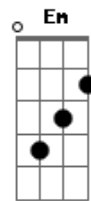

© ukulele-chords.com