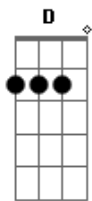

Chris Stapleton - Fire Away

tom:

Intro: G D Em7 Cadd9 G D Cadd9

[Primeira Parte]

G D
Honey load up your questions
Em7 Cadd9 G D Cadd9
And pick up your sticks and your stones
G D
And pretend I'm a shelter
Em7 Cadd9 G D Cadd9
For heartaches that don't have a home
Am
Choose the words
Em Am Em7
That cut like a razor
D
And all that I'll say

[Refrão]

Em7 D G Cadd9 D
Fiiiiiiiiiiiiire away
Em7
Take your best shot
D
Show me what you got
G Cadd9 D
Honey I'm not afraid
Cadd9
Rear back and take aim
G D
And fire away

(Em7 Cadd9 G D Cadd9)

[Segunda Parte]

G D
Well I wish I could say
Em7 Cadd9 G D Cadd9
That I've never been here before
G D
But you know and I know

Em7 Cadd9 G D Cadd9
That I'll always come back for more

Am
Your love
Em Am Em7
Might be my damnation
D
But I'll cry to my grave

[Refrão]

Em7 D G Cadd9 D
Fiiiiiiiiiiiiire away
Em7
Take your best shot
D
Show me what you got
G Cadd9 D
Honey I'm not afraid
Cadd9
Rear back and take aim
G D
And fire away

(Em7 Cadd9 G D Cadd9)

[Refrão Final]

Em7 D G Cadd9 D
Fiiiiiiiiiiiiire away
Em7
Take your best shot
D
Show me what you got
G Cadd9 D
Honey I'm not afraid
Cadd9
Rear back and take aim
G D Em7 Cadd9
And fire away
G D Em7 Cadd9
Fire Away
G D Em7 Cadd9
Ohh Fire Away
G D Cadd9 G
Fire Away

Acordes