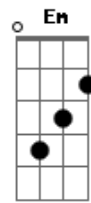

© ukulele-chords.com