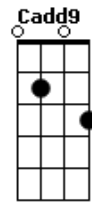

© ukulele-chords.com