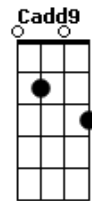

© ukulele-chords.com