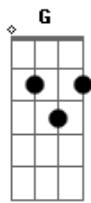

© ukulele-chords.com

© ukulele-chords.com