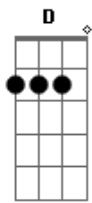

Chris Stapleton - Fire Away

tom:

Intro: G D Em7 Cadd9 G D Cadd9

[Primeira Parte]

G D
Honey load up your questions
Em7 Cadd9 G D Cadd9
And pick up your sticks and your stones
G D
And pretend I'm a shelter
Em7 Cadd9 G D Cadd9
For heartaches that don't have a home
Am
Choose the words
Em Am Em7
That cut like a razor
D
And all that I'll say

[Refrão]

Em7 D G Cadd9 D
Fiiiiiiiiiiiiire away
Em7
Take your best shot
D
Show me what you got
G Cadd9 D
Honey I'm not afraid
Cadd9
Rear back and take aim
G D
And fire away

(Em7 Cadd9 G D Cadd9)

[Segunda Parte]

G D
Well I wish I could say
Em7 Cadd9 G D Cadd9
That I've never been here before
G D
But you know and I know

Em7 Cadd9 G D Cadd9
That I'll always come back for more

Am
Your love
Em Am Em7
Might be my damnation
D
But I'll cry to my grave

[Refrão]

Em7 D G Cadd9 D
Fiiiiiiiiiiiiire away
Em7
Take your best shot
D
Show me what you got
G Cadd9 D
Honey I'm not afraid
Cadd9
Rear back and take aim
G D
And fire away

(Em7 Cadd9 G D Cadd9)

[Refrão Final]

Em7 D G Cadd9 D
Fiiiiiiiiiiiiire away
Em7
Take your best shot
D
Show me what you got
G Cadd9 D
Honey I'm not afraid
Cadd9
Rear back and take aim
G D Em7 Cadd9
And fire away
G D Em7 Cadd9
Fire Away
G D Em7 Cadd9
Ohh Fire Away
G D Cadd9 G
Fire Away

Acordes