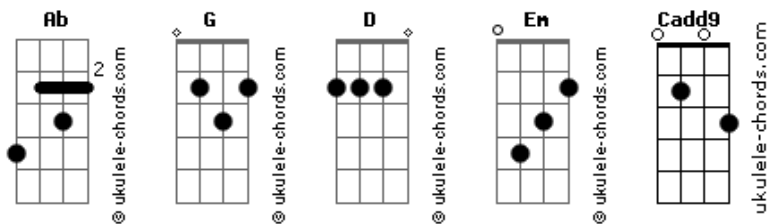

Chris Stapleton - Drink A Beer

tom:

Ab (forma dos acordes no tom de G)

Capostrate na 1ª casa

Intro: G Cadd9

[Primeira Parte]

G Cadd9
When I got the news today
D
I didn't know what to say
Cadd9
So I just hung up the phone
G Cadd9
I took a walk to clear my head
D
This is where the walking lead
Cadd9
Can't believe you're really gone
Cadd9
I don't feel like going home

[Refrão]

G
So I'm gonna sit right here
D
On the edge of this pier
Em Cadd9 G
And watch the sunset disappear
D G
And drink a beer
(G Cadd9 G Cadd9)

[Segunda Parte]

G Cadd9
Funny how the good ones go
D
Too soon but the good lord knows
Cadd9
The reasons why I guess
G Cadd9
Sometimes the greater plan
D

Acordes

Is kinda hard to understand
D Cadd9
Right now it don't make sense
Cadd9
I can't make it all make sense

[Refrão]

G
So I'm gonna sit right here
D
On the edge of this pier
Em Cadd9 G
And watch the sunset disappear
D G
And drink a beer