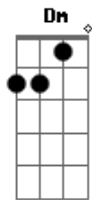

© ukulele-chords.com