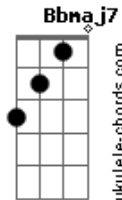

Chris Stapleton - Cold

tom:

Intro: Dm Am Gm Bb7M A7

[Primeira Parte]

Dm Am Girl, the way you broke my heart
It shattered like a rock through a window Gm Bb A
Dm Am I thought we had it so good
Gm Bb A Never really saw this comin'

[Refrão]

Dm Am Oh, why you got to be so cold?
Gm Why you got to go and cut me like a knife
Bb A7 And put our love on ice?

Dm Am Oh, girl you know you left this hole
Gm Right here in the middle of my soul
Bb A7 Dm Oh oh oh, why you got to be so cold?

(Dm Am Gm)
(Bb A Dm)

[Segunda Parte]

Dm Am What am I supposed to say
Gm If anybody ask me about you?
Bb A7 Dm I guess I'll tell 'em I'm without you

Dm Am How am I supposed to live
Gm When I built my life around you?
Bb A7 Try to put yourself in my shoes

[Refrão]

Acordes

© ukulele-chords.com