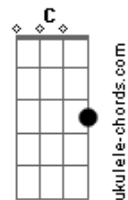

Chris Stapleton - Cold

tom:

Intro: Dm Am Gm Bb7M A7

[Primeira Parte]

Dm Am Girl, the way you broke my heart
It shattered like a rock through a window Gm Bb A
Dm Am I thought we had it so good
Gm Bb A Never really saw this comin'

[Refrão]

Dm Am Oh, why you got to be so cold?
Gm Why you got to go and cut me like a knife
Bb A7 And put our love on ice?

Dm Am Oh, girl you know you left this hole
Gm Right here in the middle of my soul
Bb A7 Dm Oh oh oh, why you got to be so cold?

(Dm Am Gm)
(Bb A Dm)

[Segunda Parte]

Dm Am What am I supposed to say
Gm If anybody ask me about you?
Bb A7 Dm I guess I'll tell 'em I'm without you

Dm Am How am I supposed to live
Gm When I built my life around you?
Bb A7 Try to put yourself in my shoes

[Refrão]

Acordes

Dm Am Oh, why you got to be so cold?
Gm Why you got to go and cut me like a knife
Bb A7 And put our love on ice?

Dm Am Oh, girl you know you left this hole
Gm Right h?re in the middle of my soul
Bb A7 Oh oh oh, why you got to be so cold?

[Ponte]

Am I can only feel my love hangin' on
Bb I don't feel like it's over
A7 I'm still on fire
A7 Why you gotta be so?

(Dm Am Gm Bb A7)
(Dm Am Gm Bb A7)
[Refrão Final]

Dm Am Oh, why you got to be so cold?
Gm Why you got to go and cut me like a knife
Bb A7 And put our love on ice?

Dm Am Oh, girl you know you left this hole
Gm Right here in the middle of my soul
Bb A7 Dm < b>C Oh oh oh, why you got to be so cold?

Gm Bb Why you got to be so cold?
A7 Dm Am Why you got to be so cold?
Gm Bb A7 Dm You got to be so cold

[Final] Dm Am Gm
Dm Bb A