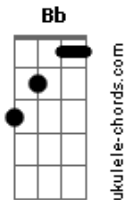

# Chris Stapleton - Cold

tom:

Intro: Dm Am Gm Bb7M A7

[Primeira Parte]

Dm Am Girl, the way you broke my heart  
 It shattered like a rock through a window Gm Bb A  
 Dm Am I thought we had it so good  
 Gm Bb A Never really saw this comin'

[Refrão]

Dm Am Oh, why you got to be so cold?  
 Gm Why you got to go and cut me like a knife  
 Bb A7 And put our love on ice?

Dm Am Oh, girl you know you left this hole  
 Gm Right here in the middle of my soul  
 Bb A7 Dm Oh oh oh, why you got to be so cold?

( Dm Am Gm )  
 ( Bb A Dm )

[Segunda Parte]

Dm Am What am I supposed to say  
 Gm If anybody ask me about you?  
 Bb A7 Dm I guess I'll tell 'em I'm without you

Dm Am How am I supposed to live  
 Gm When I built my life around you?  
 Bb A7 Try to put yourself in my shoes

## Acordes

Dm Am Oh, why you got to be so cold?  
 Gm Why you got to go and cut me like a knife  
 Bb A7 And put our love on ice?

Dm Am Oh, girl you know you left this hole  
 Gm Right h?re in the middle of my soul  
 Bb A7 Oh oh oh, why you got to be so cold?