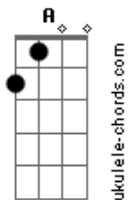

Chris Stapleton - Cold

tom:

Intro: Dm Am Gm Bb7M A7

[Primeira Parte]

Dm Am Girl, the way you broke my heart
It shattered like a rock through a window Gm Bb A
Dm Am I thought we had it so good
Gm Bb A Never really saw this comin'

[Refrão]

Dm Am Oh, why you got to be so cold?
Gm Why you got to go and cut me like a knife
Bb A7 And put our love on ice?

Dm Am Oh, girl you know you left this hole
Gm Right here in the middle of my soul
Bb A7 Dm Oh oh oh, why you got to be so cold?

(Dm Am Gm)
(Bb A Dm)

[Segunda Parte]

Dm Am What am I supposed to say
Gm If anybody ask me about you?
Bb A7 Dm I guess I'll tell 'em I'm without you

Dm Am How am I supposed to live
Gm When I built my life around you?
Bb A7 Try to put yourself in my shoes

[Refrão]

Acordes

Dm Am Oh, why you got to be so cold?
Gm Why you got to go and cut me like a knife
Bb A7 And put our love on ice?

Dm Am Oh, girl you know you left this hole
Gm Right h?re in the middle of my soul
Bb A7 Oh oh oh, why you got to be so cold?

[Ponte]

Am I can only feel my love hangin' on
Bb I don't feel like it's over
A7 I'm still on fire
A7 Why you gotta be so?

(Dm Am Gm Bb A7)
(Dm Am Gm Bb A7)
[Refrão Final]

Dm Am Oh, why you got to be so cold?
Gm Why you got to go and cut me like a knife
Bb A7 And put our love on ice?

Dm Am Oh, girl you know you left this hole
Gm Right here in the middle of my soul
Bb A7 Dm < b>C Oh oh oh, why you got to be so cold?

Gm Bb Why you got to be so cold?
A7 Dm Am Why you got to be so cold?
Gm Bb A7 Dm You got to be so cold

[Final] Dm Am Gm
Dm Bb A