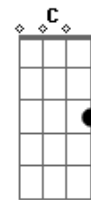

Chris Stapleton - Cold

tom:

Intro: Dm Am Gm Bb7M A7

[Primeira Parte]

Dm Am Girl, the way you broke my heart
 It shattered like a rock through a window Gm Bb A
 Dm Am I thought we had it so good
 Gm Bb A Never really saw this comin'

[Refrão]

Dm Am Oh, why you got to be so cold?
 Gm Why you got to go and cut me like a knife
 Bb A7 And put our love on ice?

Dm Am Oh, girl you know you left this hole
 Gm Right here in the middle of my soul
 Bb A7 Dm Oh oh oh, why you got to be so cold?

© ukulele-chords.com

© ukulele-chords.com

Dm Am Oh, why you got to be so cold?
 Gm Why you got to go and cut me like a knife
 Bb A7 And put our love on ice?

Dm Am Oh, girl you know you left this hole
 Gm Right h?re in the middle of my soul
 Bb A7 Oh oh oh, why you got to be so cold?