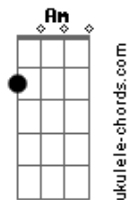

Chris Stapleton - Cold

tom:

Intro: Dm Am Gm Bb7M A7

[Primeira Parte]

Dm Am Girl, the way you broke my heart
It shattered like a rock through a window Gm Bb A
Dm Am I thought we had it so good
Gm Bb A Never really saw this comin'

[Refrão]

Dm Am Oh, why you got to be so cold?
Gm Why you got to go and cut me like a knife
Bb A7 And put our love on ice?

Dm Am Oh, girl you know you left this hole
Gm Right here in the middle of my soul
Bb A7 Dm Oh oh oh, why you got to be so cold?

(Dm Am Gm)
(Bb A Dm)

[Segunda Parte]

Dm Am What am I supposed to say
Gm If anybody ask me about you?
Bb A7 Dm I guess I'll tell 'em I'm without you

Dm Am How am I supposed to live
Gm When I built my life around you?
Bb A7 Try to put yourself in my shoes

[Refrão]

Acordes

Dm Am Oh, why you got to be so cold?
Gm Why you got to go and cut me like a knife
Bb A7 And put our love on ice?

Dm Am Oh, girl you know you left this hole
Gm Right h?re in the middle of my soul
Bb A7 Oh oh oh, why you got to be so cold?

[Ponte]

Am I can only feel my love hangin' on
Bb I don't feel like it's over
A7 I'm still on fire
A7 Why you gotta be so?

(Dm Am Gm Bb A7)
(Dm Am Gm Bb A7)
[Refrão Final]

Dm Am Oh, why you got to be so cold?
Gm Why you got to go and cut me like a knife
Bb A7 And put our love on ice?

Dm Am Oh, girl you know you left this hole
Gm Right here in the middle of my soul
Bb A7 Dm < b>C Oh oh oh, why you got to be so cold?

Gm Bb Why you got to be so cold?
A7 Dm Am Why you got to be so cold?
Gm Bb A7 Dm You got to be so cold

[Final] Dm Am Gm
Dm Bb A