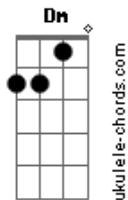

# Chris Stapleton - Cold

tom:

Intro: Dm Am Gm Bb7M A7

[Primeira Parte]

Dm Am Girl, the way you broke my heart  
 It shattered like a rock through a window Gm Bb A  
 Dm Am I thought we had it so good  
 Gm Bb A Never really saw this comin'

[Refrão]

Dm Am Oh, why you got to be so cold?  
 Gm Why you got to go and cut me like a knife  
 Bb A7 And put our love on ice?

Dm Am Oh, girl you know you left this hole  
 Gm Right here in the middle of my soul  
 Bb A7 Dm Oh oh oh, why you got to be so cold?

( Dm Am Gm )  
 ( Bb A Dm )

[Segunda Parte]

Dm Am What am I supposed to say  
 Gm If anybody ask me about you?  
 Bb A7 Dm I guess I'll tell 'em I'm without you

Dm Am How am I supposed to live  
 Gm When I built my life around you?  
 Bb A7 Try to put yourself in my shoes

## Acordes

Dm Am Oh, why you got to be so cold?  
 Gm Why you got to go and cut me like a knife  
 Bb A7 And put our love on ice?

Dm Am Oh, girl you know you left this hole  
 Gm Right h?re in the middle of my soul  
 Bb A7 Oh oh oh, why you got to be so cold?