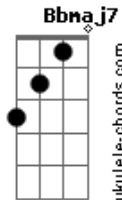

# Chris Stapleton - Cold

tom:

Intro: Dm Am Gm Bb7M A7

[Primeira Parte]

Dm Am Girl, the way you broke my heart  
 It shattered like a rock through a window Gm Bb A  
 Dm Am I thought we had it so good  
 Gm Bb A Never really saw this comin'

[Refrão]

Dm Am Oh, why you got to be so cold?  
 Gm Why you got to go and cut me like a knife  
 Bb A7 And put our love on ice?

Dm Am Oh, girl you know you left this hole  
 Gm Right here in the middle of my soul  
 Bb A7 Dm Oh oh oh, why you got to be so cold?

( Dm Am Gm )  
 ( Bb A Dm )

[Segunda Parte]

Dm Am What am I supposed to say  
 Gm If anybody ask me about you?  
 Bb A7 Dm I guess I'll tell 'em I'm without you

Dm Am How am I supposed to live  
 Gm When I built my life around you?  
 Bb A7 Try to put yourself in my shoes

## Acordes

Dm Am Oh, why you got to be so cold?  
 Gm Why you got to go and cut me like a knife  
 Bb A7 And put our love on ice?

Dm Am Oh, girl you know you left this hole  
 Gm Right h?re in the middle of my soul  
 Bb A7 Oh oh oh, why you got to be so cold?