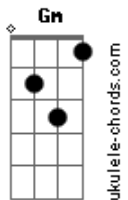

# Chris Stapleton - Cold

tom:

Intro: Dm Am Gm Bb7M A7

[Primeira Parte]

Dm Am Girl, the way you broke my heart  
 It shattered like a rock through a window Gm Bb A  
 Dm Am I thought we had it so good  
 Gm Bb A Never really saw this comin'

[Refrão]

Dm Am Oh, why you got to be so cold?  
 Gm Why you got to go and cut me like a knife  
 Bb A7 And put our love on ice?

Dm Am Oh, girl you know you left this hole  
 Gm Right here in the middle of my soul  
 Bb A7 Dm Oh oh oh, why you got to be so cold?

( Dm Am Gm )  
 ( Bb A Dm )

[Segunda Parte]

Dm Am What am I supposed to say  
 Gm If anybody ask me about you?  
 Bb A7 Dm I guess I'll tell 'em I'm without you

Dm Am How am I supposed to live  
 Gm When I built my life around you?  
 Bb A7 Try to put yourself in my shoes

## Acordes

Dm Am Oh, why you got to be so cold?  
 Gm Why you got to go and cut me like a knife  
 Bb A7 And put our love on ice?

Dm Am Oh, girl you know you left this hole  
 Gm Right h?re in the middle of my soul  
 Bb A7 Oh oh oh, why you got to be so cold?