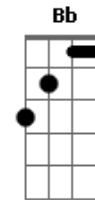

© ukulele-chords.com