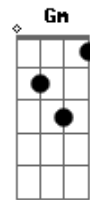

© ukulele-chords.com