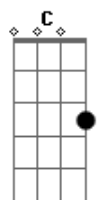

© ukulele-chords.com