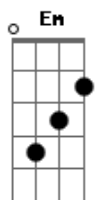

© ukulele-chords.com