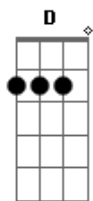

Chris Sligh - Broken (Beautiful)

Tom: D

Intro: D Gbm Bm A D

D Gbm Bm
We're broken in two with love as an anchor

Gbm G
There's nothing to do but give in, give in?

Em Bm
Mirror less eyes give off a reflection?

A D
The moonlight is fair as we rise again

D Gbm Bm
??Oh, can we move on, can we move on?

A D
From the love we've left behind??

D Gbm Bm
Oh, can we move on, can we move on

A D
?From the love we'll never find???

D Gbm Bm
We're giving into sweet desperation

Gbm G
?When all this is through, we'll give in, give in

Em Bm
?Channels of grace give off the aroma?

A D
Of love mixed with pain and hope raised again

D Gbm Bm
??Oh, can we move on, can we move on?

A D
From the love we've left behind??

D Gbm Bm
Oh, can we move on, can we move on

A D
?From the love we'll never find???

?? D Gbm Bm
The world is broken in too many pieces?

A D
But the brokenness is beautiful, it's beautiful?

D Gbm
My heart is broken by beauty's mysteries

Bm A D
?But the brokenness is beautiful, it's beautiful??

D Gbm Bm
??Oh, can we move on, can we move on?

A D
From the love we've left behind??

D Gbm Bm
Oh, can we move on, can we move on

A D
?From the love we'll never find???

Gbm
Yeah??

D Gbm Bm
The world is broken in too many pieces?

A D
But the brokenness is beautiful, it's beautiful?

D Gbm
My heart is broken by beauty's mysteries

Bm A D
?But the brokenness is beautiful, it's beautiful??

Outro: D Gbm Bm A D

Acordes