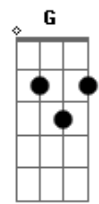

© ukulele-chords.com