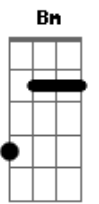

Chris Sligh - Broken (Beautiful)

Tom: D

Intro: D Gbm Bm A D

D Gbm Bm
We're broken in two with love as an anchor

Gbm G
There's nothing to do but give in, give in?

Em Bm
Mirror less eyes give off a reflection?

A D
The moonlight is fair as we rise again

D Gbm Bm
??Oh, can we move on, can we move on?

A D
From the love we've left behind??

D Gbm Bm
Oh, can we move on, can we move on

A D
?From the love we'll never find???

D Gbm Bm
We're giving into sweet desperation

Gbm G
?When all this is through, we'll give in, give in

Em Bm
?Channels of grace give off the aroma?

A D
Of love mixed with pain and hope raised again

D Gbm Bm
??Oh, can we move on, can we move on?

A D
From the love we've left behind??

D Gbm Bm
Oh, can we move on, can we move on

A D
?From the love we'll never find???

?? D Gbm Bm
The world is broken in too many pieces?

A D
But the brokenness is beautiful, it's beautiful?

D Gbm
My heart is broken by beauty's mysteries

Bm A D
?But the brokenness is beautiful, it's beautiful??

D Gbm Bm
??Oh, can we move on, can we move on?

A D
From the love we've left behind??

D Gbm Bm
Oh, can we move on, can we move on

A D
?From the love we'll never find???

Gbm
Yeah??

D Gbm Bm
The world is broken in too many pieces?

A D
But the brokenness is beautiful, it's beautiful?

D Gbm
My heart is broken by beauty's mysteries

Bm A D
?But the brokenness is beautiful, it's beautiful??

Outro: D Gbm Bm A D

Acordes

© ukulele-chords.com

© ukulele-chords.com

© ukulele-chords.com

© ukulele-chords.com

© ukulele-chords.com

© ukulele-chords.com