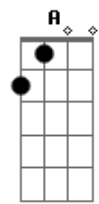

© ukulele-chords.com

© ukulele-chords.com