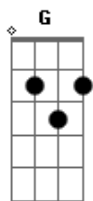

Chris Sligh - Broken (Beautiful)

Tom: D

Intro: D Gbm Bm A D

D Gbm Bm
We're broken in two with love as an anchor

Gbm G
There's nothing to do but give in, give in?

Em Bm
Mirror less eyes give off a reflection?

A D
The moonlight is fair as we rise again

D Gbm Bm
??Oh, can we move on, can we move on?

A D
From the love we've left behind??

D Gbm Bm
Oh, can we move on, can we move on

A D
?From the love we'll never find???

D Gbm Bm
We're giving into sweet desperation

Gbm G
?When all this is through, we'll give in, give in

Em Bm
?Channels of grace give off the aroma?

A D
Of love mixed with pain and hope raised again

D Gbm Bm
??Oh, can we move on, can we move on?

A D
From the love we've left behind??

D Gbm Bm
Oh, can we move on, can we move on

A D
?From the love we'll never find???

?? D Gbm Bm
The world is broken in too many pieces?

A D
But the brokenness is beautiful, it's beautiful?

D Gbm
My heart is broken by beauty's mysteries

Bm A D
?But the brokenness is beautiful, it's beautiful??

D Gbm Bm
??Oh, can we move on, can we move on?

A D
From the love we've left behind??

D Gbm Bm
Oh, can we move on, can we move on

A D
?From the love we'll never find???

Gbm
Yeah??

D Gbm Bm
The world is broken in too many pieces?

A D
But the brokenness is beautiful, it's beautiful?

D Gbm
My heart is broken by beauty's mysteries

Bm A D
?But the brokenness is beautiful, it's beautiful??

Outro: D Gbm Bm A D

Acordes

© ukulele-chords.com

© ukulele-chords.com

© ukulele-chords.com

© ukulele-chords.com

© ukulele-chords.com

© ukulele-chords.com