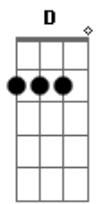

Chris Sligh - Broken (Beautiful)

Tom: D

Intro: D Gbm Bm A D

D Gbm Bm
We're broken in two with love as an anchor

Gbm G
There's nothing to do but give in, give in?

Em Bm
Mirror less eyes give off a reflection?

A D
The moonlight is fair as we rise again

D Gbm Bm
??Oh, can we move on, can we move on?

A D
From the love we've left behind??

D Gbm Bm
Oh, can we move on, can we move on

A D
?From the love we'll never find???

D Gbm Bm
We're giving into sweet desperation

Gbm G
?When all this is through, we'll give in, give in

Em Bm
?Channels of grace give off the aroma?

A D
Of love mixed with pain and hope raised again

D Gbm Bm
??Oh, can we move on, can we move on?

A D
From the love we've left behind??

D Gbm Bm
Oh, can we move on, can we move on

A D
?From the love we'll never find???

?? D Gbm Bm
The world is broken in too many pieces?

A D
But the brokenness is beautiful, it's beautiful?

D Gbm
My heart is broken by beauty's mysteries

Bm A D
?But the brokenness is beautiful, it's beautiful??

D Gbm Bm
??Oh, can we move on, can we move on?

A D
From the love we've left behind??

D Gbm Bm
Oh, can we move on, can we move on

A D
?From the love we'll never find???

Gbm
Yeah??

D Gbm Bm
The world is broken in too many pieces?

A D
But the brokenness is beautiful, it's beautiful?

D Gbm
My heart is broken by beauty's mysteries

Bm A D
?But the brokenness is beautiful, it's beautiful??

Outro: D Gbm Bm A D

Acordes

© ukulele-chords.com