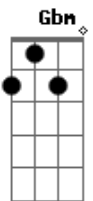

© ukulele-chords.com

© ukulele-chords.com