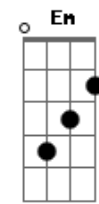

© ukulele-chords.com