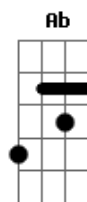

© ukulele-chords.com