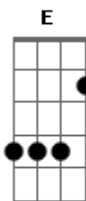

C E
'Cause you don't cry.....
F D7
'Cause you don't need me now, 'cause you don't want me now
C G7
You don't want me, 'cause you don't love me
C
That's what kills me

C D F
You don't lie there wishing you could kiss me,
C D F
I bet you don't ever even miss me,
C D F
You don't know how much this whole thing hurts me

Ab C
How long will my heart wait?
G C C7
Each night I pray to be with you
Ab C
How long will this heart ache?
G C G
Until the day you love me too...

Piano Solo: C D F (2x)
C E F D7

C E
Well you don't cry.....
F D7
'Cause you don't need me now, 'cause you don't want me now
C G7
You don't want me, 'cause you don't love me
C
That's what kills me

C D F
You don't lie awake at night like I do
C D F
'Cause you don't feel the way I do about you

Acordes

© ukulele-chords.com

© ukulele-chords.com

© ukulele-chords.com

© ukulele-chords.com

© ukulele-chords.com