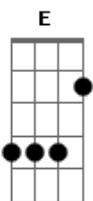

© ukulele-chords.com

© ukulele-chords.com