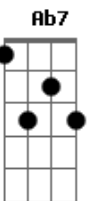

© ukulele-chords.com