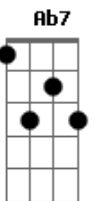

© ukulele-chords.com