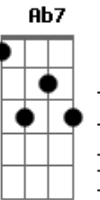

© ukulele-chords.com