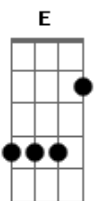

© ukulele-chords.com

© ukulele-chords.com