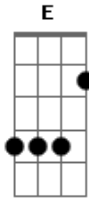

© ukulele-chords.com