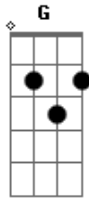

Chris Isaak - Blue Spanish Sky

Tom: C
Intro: . Riff

Intro: Chords: Am G F E

It's a big blue spanish sky
Lay on my back and watch clouds roll by
I've got the time to wonder why
She left me.

It's a slow sad spanish song
I knew the words but I sang them wrong
The one I love has left and gone
Without me.

Now she's gone, our world has changed
Watching a blue sky, thinking of rain

(Pre-Solo Riff)

Trumpet Solo: Am-G-F-E

It's a slow sad spanish song
I knew the words but I sang them wrong
The one that I love has left and gone
Without me.

It's a big blue spanish sky
I Lay on my back and watch clouds roll by
I only wish I could make you cry
Like I do.
Like I do
Like I do
(Ending Riff)

Am

Acordes

© ukulele-chords.com

© ukulele-chords.com

© ukulele-chords.com