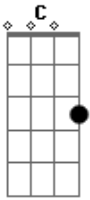

Chris Isaak - Blue Spanish Sky

Tom: C
Intro: . Riff

Intro: Chords: Am G F E

It's a big blue spanish sky
Lay on my back and watch clouds roll by
I've got the time to wonder why
She left me.

It's a slow sad spanish song
I knew the words but I sang them wrong
The one I love has left and gone
Without me.

Now she's gone, our world has changed
Watching a blue sky, thinking of rain

(Pre-Solo Riff)

Trumpet Solo: Am-G-F-E

It's a slow sad spanish song
I knew the words but I sang them wrong
The one that I love has left and gone
Without me.

It's a big blue spanish sky
I Lay on my back and watch clouds roll by
I only wish I could make you cry
Like I do.
Like I do
Like I do
(Ending Riff)

Am

Acordes

© ukulele-chords.com

© ukulele-chords.com

© ukulele-chords.com