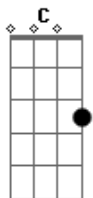

Chris De Burgh - Carry Me (Like a Fire In Your Heart)

Tom: C

C F G
There is an answer, some day we will know,
C F G
And you will ask her, why she had to go,
Em C Em C
We live and die, we laugh and we cry,
F C
And you must take away the pain,
C G C
Before you can begin to live again;

C G C
So let it start, my friend, let it start,
F C G
Let the tears come rolling from your heart,
Am F C F
And when you need a light in the lonely nights,
C G Am F
Carry me like a fire in your heart,
C G C

Carre me like a fire in your heart;

There is a river rolling to the sea,
You will be with her for all eternity,
But we that remain need you here again,
So hold her in your memory
And begin to make the shadows disappear;

Yes let it start, my friend, let it start,
Let the love come rolling from your heart,
And when you need a light in the lonely nights,
Carry me like a fire in your heart,
Carry me like a fire in your heart;

So let it start, my friend, let it start,
Let the love come rolling from your heart,
And when you need a light in the lonely nights,
Carry me like a fire in your heart,
Carry me like a fire in your heart,
Carry me like a fire in your heart,
Carry me like a fire in your heart.

Acordes

© ukulele-chords.com