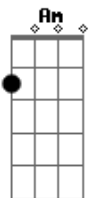

© ukulele-chords.com