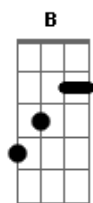

Daughtry - Louder Than Ever

tom:
G

Intro: Eb

[Primeira Parte]

Eb Bb
Heard that song on the radio
Ab
And it got my gears turnin'
Eb
Like a real life time machine
Bb
You were there in the front seat
Ab
Windows down we were burning

[Segunda Parte]

Eb Bb
We spent that whole summer long
Ab
You and me and the moonlight
Eb
Chasing dreams in a fast machine
Bb
No way that it could go wrong
Ab
When it all felt so right

[Pré-Refrão]

Acordes

© ukulele-chords.com

© ukulele-chords.com

© ukulele-chords.com

© ukulele-chords.com

© ukulele-chords.com

© ukulele-chords.com

© ukulele-chords.com

F
Feeling like california queen
Ab Bb
I cannot get all of the ways that you loved me