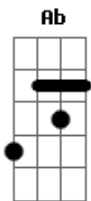

© ukulele-chords.com