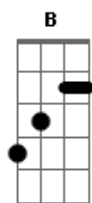

Daughtry - Louder Than Ever

tom:
G

Intro: Eb

[Primeira Parte]

Eb Bb
Heard that song on the radio
Ab
And it got my gears turnin'
Eb
Like a real life time machine
Bb
You were there in the front seat
Ab
Windows down we were burning

[Segunda Parte]

Eb Bb
We spent that whole summer long
Ab
You and me and the moonlight
Eb
Chasing dreams in a fast machine
Bb
No way that it could go wrong
Ab
When it all felt so right

[Pré-Refrão]

Acordes

© ukulele-chords.com

© ukulele-chords.com

© ukulele-chords.com

© ukulele-chords.com

© ukulele-chords.com

© ukulele-chords.com

© ukulele-chords.com

F
Feeling like california queen
Ab Bb
I cannot get all of the ways that you loved me