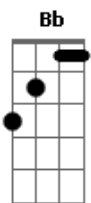

© ukulele-chords.com