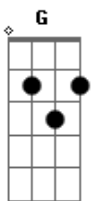

Daughtry - Louder Than Ever

tom:
G

Intro: Eb

[Primeira Parte]

Eb Bb
Heard that song on the radio
Ab
And it got my gears turnin'
Eb
Like a real life time machine
Bb
You were there in the front seat
Ab
Windows down we were burning

[Pré-Refrão]

F
It was just like a movie scene
Ab Bb
Those dashboard lights
Ab Bb
And your pale blue eyes cutting through me

[Refrão]

Eb Bb
Two hearts on the getaway
F
Feels just like yesterday
Ab Bb
Young love on the freeway
Ab Bb
Singing louder than ever
Eb Bb
Those nights we used to sing along
F
We were living a love song
Ab Bb
Those days might be gone
Ab Bb
But I hear it louder than ever

[Segunda Parte]

Eb Bb
We spent that whole summer long
Ab
You and me and the moonlight
Eb
Chasing dreams in a fast machine
Bb
No way that it could go wrong
Ab
When it all felt so right

[Pré-Refrão]

Acordes