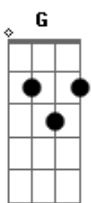

Daughtry - Louder Than Ever

tom:
G

Intro: Eb

[Primeira Parte]

Eb Bb
Heard that song on the radio
Ab
And it got my gears turnin'
Eb
Like a real life time machine
Bb
You were there in the front seat
Ab
Windows down we were burning

[Pré-Refrão]

F
It was just like a movie scene
Ab Bb
Those dashboard lights
Ab Bb
And your pale blue eyes cutting through me

[Refrão]

Eb Bb
Two hearts on the getaway
F
Feels just like yesterday
Ab Bb
Young love on the freeway
Ab Bb
Singing louder than ever
Eb Bb
Those nights we used to sing along
F
We were living a love song
Ab Bb
Those days might be gone
Ab Bb
But I hear it louder than ever

[Segunda Parte]

Eb Bb
We spent that whole summer long
Ab
You and me and the moonlight
Eb
Chasing dreams in a fast machine
Bb
No way that it could go wrong
Ab
When it all felt so right

[Pré-Refrão]

Acordes

© ukulele-chords.com