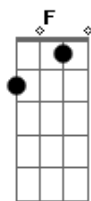

[Segunda Parte]

Eb Bb
We spent that whole summer long
Ab
You and me and the moonlight
Eb
Chasing dreams in a fast machine
Bb
No way that it could go wrong
Ab
When it all felt so right

[Pré-Refrão]

Acordes

© ukulele-chords.com

© ukulele-chords.com

© ukulele-chords.com

© ukulele-chords.com

© ukulele-chords.com

© ukulele-chords.com

© ukulele-chords.com

F
Feeling like california queen
Ab Bb
I cannot get all of the ways that you loved me