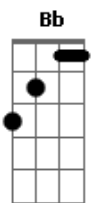

© ukulele-chords.com