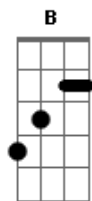

Daughtry - Louder Than Ever

tom:
G

Intro: Eb

[Primeira Parte]

Eb Bb
Heard that song on the radio
Ab
And it got my gears turnin'
Eb
Like a real life time machine
Bb
You were there in the front seat
Ab
Windows down we were burning

[Segunda Parte]

Eb Bb
We spent that whole summer long
Ab
You and me and the moonlight
Eb
Chasing dreams in a fast machine
Bb
No way that it could go wrong
Ab
When it all felt so right

[Pré-Refrão]

Acordes

© ukulele-chords.com

© ukulele-chords.com

© ukulele-chords.com

© ukulele-chords.com

© ukulele-chords.com

© ukulele-chords.com

© ukulele-chords.com

F
Feeling like california queen
Ab Bb
I cannot get all of the ways that you loved me