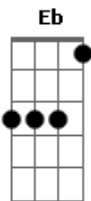

© ukulele-chords.com