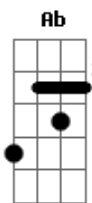

© ukulele-chords.com