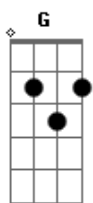

Daughtry - Louder Than Ever

tom:
G

Intro: Eb

[Primeira Parte]

Eb Bb
Heard that song on the radio
Ab
And it got my gears turnin'
Eb
Like a real life time machine
Bb
You were there in the front seat
Ab
Windows down we were burning

[Pré-Refrão]

F
It was just like a movie scene
Ab Bb
Those dashboard lights
Ab Bb
And your pale blue eyes cutting through me

[Refrão]

Eb Bb
Two hearts on the getaway
F
Feels just like yesterday
Ab Bb
Young love on the freeway
Ab Bb
Singing louder than ever
Eb Bb
Those nights we used to sing along
F
We were living a love song
Ab Bb
Those days might be gone
Ab Bb
But I hear it louder than ever

[Segunda Parte]

Eb Bb
We spent that whole summer long
Ab
You and me and the moonlight
Eb
Chasing dreams in a fast machine
Bb
No way that it could go wrong
Ab
When it all felt so right

[Pré-Refrão]

Acordes