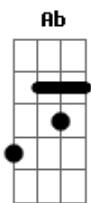

© ukulele-chords.com