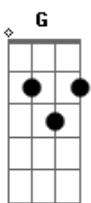

Daughtry - Louder Than Ever

tom:
G

Intro: Eb

[Primeira Parte]

Eb Bb
Heard that song on the radio
Ab
And it got my gears turnin'
Eb
Like a real life time machine
Bb
You were there in the front seat
Ab
Windows down we were burning

[Pré-Refrão]

F
It was just like a movie scene
Ab Bb
Those dashboard lights
Ab Bb
And your pale blue eyes cutting through me

[Refrão]

Eb Bb
Two hearts on the getaway
F
Feels just like yesterday
Ab Bb
Young love on the freeway
Ab Bb
Singing louder than ever
Eb Bb
Those nights we used to sing along
F
We were living a love song
Ab Bb
Those days might be gone
Ab Bb
But I hear it louder than ever

[Segunda Parte]

Eb Bb
We spent that whole summer long
Ab
You and me and the moonlight
Eb
Chasing dreams in a fast machine
Bb
No way that it could go wrong
Ab
When it all felt so right

[Pré-Refrão]

Acordes