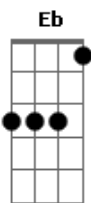

© ukulele-chords.com