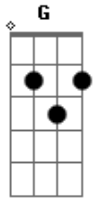

Chris Cornell - You Know My Name Intro

Tom: **D**

Awesome song, props to metalgeardave for figuring out the chords

Standard tuning
EADGBE

Bm: 224432
G: 355433
E: x79997

b: bend
r: re-bend
~: let ring
/: slide
v: vibrato

Intro: **Bm** **G** **E** **Bm** **G** **E**

tabbed by Aaron N.
any thoughts email me

Acordes

© ukulele-chords.com

© ukulele-chords.com

© ukulele-chords.com

© ukulele-chords.com