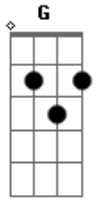

Chris Cornell - You Know My Name Intro

Tom: **D**

Awesome song, props to metalgeardave for figuring out the chords

Standard tuning
EADGBE

Bm: 224432
G: 355433
E: x79997

b: bend
r: re-bend
~: let ring
/: slide
v: vibrato

Intro: **Bm** **G** **E** **Bm** **G** **E**

tabbed by Aaron N.
any thoughts email me

Acordes

© ukulele-chords.com

© ukulele-chords.com

© ukulele-chords.com

© ukulele-chords.com