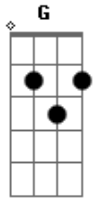

© ukulele-chords.com