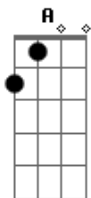

© ukulele-chords.com