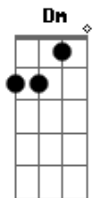

© ukulele-chords.com