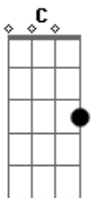

© ukulele-chords.com