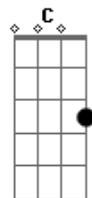

© ukulele-chords.com