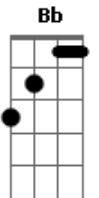

© ukulele-chords.com