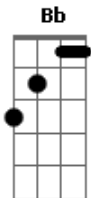

© ukulele-chords.com