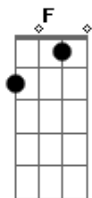

Chris Cornell - Wide Awake Acoustic

Tom: F

If you hear the acoustic version you will hear this descending riff he plays. While playing the Dm it sounds like he grabs the low F and open Low E string at the end of each bar. He does this between verses as well. There are a few different ways to get a good sound for this.

Verse:

Dm F
Dm
You can a look a hurricane right in the eye
Dm F Dm
1200 people dead or left to die
Dm Bb
Dm
Follow the leaders, we're in an eye for an eye we'll all be blind
Dm Bb
Dm A
Death for murder and this I'm sure in this uncertain time

Refrão -----

Dm F
So come pull the sheet over my eyes
Bb
So I can sleep tonight
Dm C
Despite what I've seen today
Dm F
Bb
I find you guilty of a crime, of sleeping at a time

Verse:

Dm F Dm
Down on the road the world is floating by
Dm F Dm
The poor and undefended left behind
Dm Bb
While you're somewhere trading lives for oil
Dm A
As if the whole world were blind

Refrão -----

Dm F
So come pull the sheet over my eyes
Bb
So I can sleep tonight
Dm C
Despite what I've seen today
Dm F
Bb
I find you guilty of a crime, of sleeping at a time

Bridge:

Bb A Dm Bdim
I find you guilty of a crime of this I know

Refrão -----

Dm F
So come pull the sheet over my eyes
Bb
So I can sleep tonight
Dm C
Despite what I've seen today
Dm F
Bb
I find you guilty of a crime, of sleeping at a time
Dm C
When you should have been wide awake

Acordes