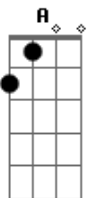

© ukulele-chords.com