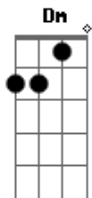

© ukulele-chords.com