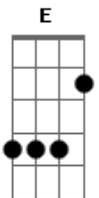

© ukulele-chords.com