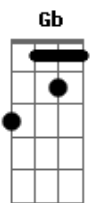

© ukulele-chords.com