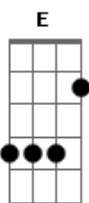

© ukulele-chords.com