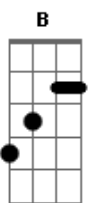

© ukulele-chords.com