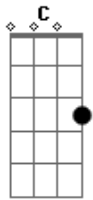

Chris Cornell - Safe And Sound

Tom: C
Intro: G| - Am - Bb - F

Parte 1
F| - C - Eb - Bb
Think of a time
When morning will come and you will wake up
F| - C - G - Bb
without the feeling
That half the world has gone insane
F| - C - Eb - Bb
You'll open your eyes
Reading your paper, a drink from your cup
F| - C - Ab - Eb
No one was burning down
time while you were sleeping
G| - Eb - C
I've never seen but I believe In a promised land

Refrão
F| - C - Eb - Bb
Why can't we pull this together?
F| - C - Eb - Bb
One and all, now and forever
F| - C - Eb - Bb
Why can't we pull this together?
G| - Am - Bb - F
We can say we finally found a world that's safe and sound

Parte 2
F| - C - Eb - Bb
Think of a place
that you could believe in whatever you want
F| - C - G - Bb

Not keep it secret
Have to risk your life just to be yourself
F| - C - Eb - Bb
A place where you'll walk
safely no matter your color or age
F| - C - Ab - Eb
More than the greed of you and me
Decides the fate of the day
G| - Eb - C
I've never seen but I believe In a promised land

Refrão Ponte
F| - C - Eb - Bb
Why can't we pull this together?
F| - C - Eb - Bb
One and all, now and forever
F| - C - Eb - Bb
Why can't we pull this together?
G| - Am - Bb - Bm
We can say we finally found a world that's safe and sound

Ponte
C| - Dbm - Dm - C - F
I'd rather see you setting free than watch the curtains coming down

Parte 3
F| - C - Eb - Bb
Think of a life
you won't take the breath from somebody else
F| - C - G - Bb
One where you're seeking more than yourself

Refrão Refrão Ponte

Acordes

© ukulele-chords.com