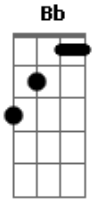

© ukulele-chords.com